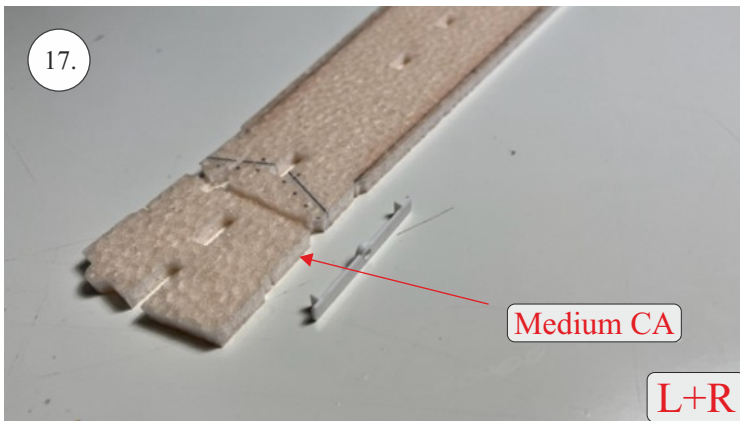

Bücker Jungmann

List of accesories

	<u>Carbon</u>
2x	3x0,5x200mm
2x	3x0,5x750mm
1x	3x0,5x320mm
2x	1,2x200mm
4x	1x500mm
8x	0,8x500mm
1x	3/2x330mm
1x	1x330mm
2x	2.5x1.5x225mm
2x	1,5x275mm
1x	3x0,5x320mm
	<u>Bag</u>
1x	1,5x40mm
1x	1,5x 30mm
8x	MPJ pin + coupling
4x	RC coupling
1x	40mm heatshrin
2x	bowden 1mm
2x	pneu
1+1	pilot + pipe
1x	tail gear
	<u>Plastic</u>
1x pair	aile horn
1x pair	aile coupling
2x	VOP set
1x	SOP horn
1x	SOP horn
2x	wheel disc
1x pair	nut
1x pair	landing gear
1x	Motor mount
1x	other
12pcs	6mm guides