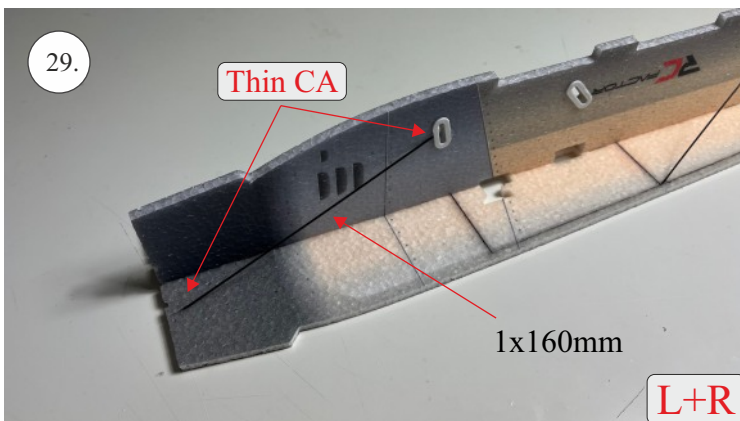

Bücker Jungmann

List of accesories

	<u>Carbon</u>
2x	3x0,5x200mm
2x	3x0,5x750mm
1x	3x0,5x320mm
2x	1,2x200mm
4x	1x500mm
8x	0,8x500mm
1x	3/2x330mm
1x	1x330mm
2x	2.5x1.5x225mm
2x	1,5x275mm
1x	3x0,5x320mm
	<u>Bag</u>
1x	1,5x40mm
1x	1,5x 30mm
8x	MPJ pin + coupling
4x	RC coupling
1x	40mm heatshrin
2x	bowden 1mm
2x	pneu
1+1	pilot + pipe
1x	tail gear
	<u>Plastic</u>
1x pair	aile horn
1x pair	aile coupling
2x	VOP set
1x	SOP horn
1x	SOP horn
2x	wheel disc
1x pair	nut
1x pair	landing gear
1x	Motor mount
1x	other
12pcs	6mm guides