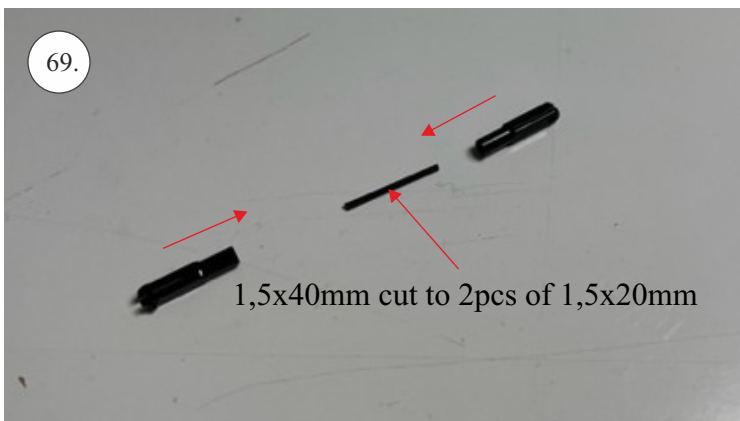

Bücker Jungmann

List of accesories

	<u>Carbon</u>
2x	3x0,5x200mm
2x	3x0,5x750mm
1x	3x0,5x320mm
2x	1,2x200mm
4x	1x500mm
8x	0,8x500mm
1x	3/2x330mm
1x	1x330mm
2x	2.5x1.5x225mm
2x	1,5x275mm
1x	3x0,5x320mm
	<u>Bag</u>
1x	1,5x40mm
1x	1,5x 30mm
8x	MPJ pin + coupling
4x	RC coupling
1x	40mm heatshrin
2x	bowden 1mm
2x	pneu
1+1	pilot + pipe
1x	tail gear
	<u>Plastic</u>
1x pair	aile horn
1x pair	aile coupling
2x	VOP set
1x	SOP horn
1x	SOP horn
2x	wheel disc
1x pair	nut
1x pair	landing gear
1x	Motor mount
1x	other
12pcs	6mm guides