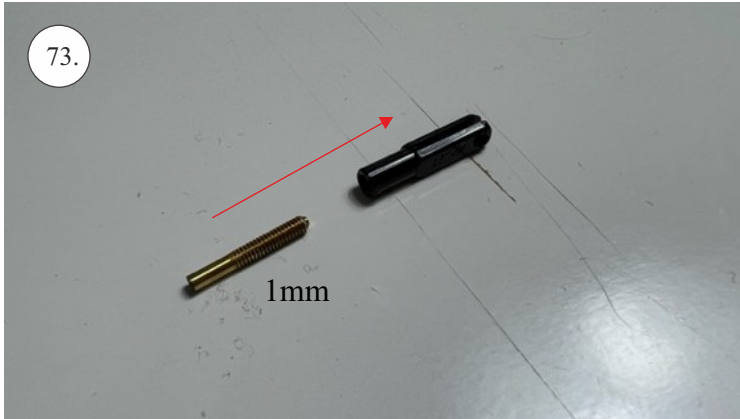

Bücker Jungmann

List of accesories

	<u>Carbon</u>
2x	3x0,5x200mm
2x	3x0,5x750mm
1x	3x0,5x320mm
2x	1,2x200mm
4x	1x500mm
8x	0,8x500mm
1x	3/2x330mm
1x	1x330mm
2x	2.5x1.5x225mm
2x	1,5x275mm
1x	3x0,5x320mm
	<u>Bag</u>
1x	1,5x40mm
1x	1,5x 30mm
8x	MPJ pin + coupling
4x	RC coupling
1x	40mm heatshrin
2x	bowden 1mm
2x	pneu
1+1	pilot + pipe
1x	tail gear
	<u>Plastic</u>
1x pair	aile horn
1x pair	aile coupling
2x	VOP set
1x	SOP horn
1x	SOP horn
2x	wheel disc
1x pair	nut
1x pair	landing gear
1x	Motor mount
1x	other
12pcs	6mm guides