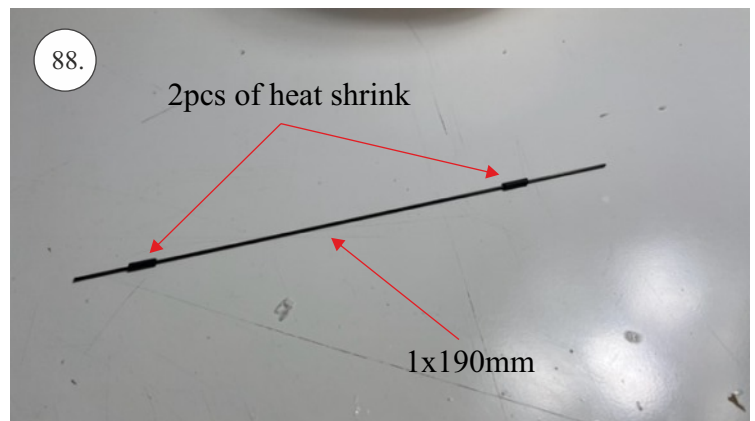

Bücker Jungmann

List of accesories

	<u>Carbon</u>
2x	3x0,5x200mm
2x	3x0,5x750mm
1x	3x0,5x320mm
2x	1,2x200mm
4x	1x500mm
8x	0,8x500mm
1x	3/2x330mm
1x	1x330mm
2x	2.5x1.5x225mm
2x	1,5x275mm
1x	3x0,5x320mm
	<u>Bag</u>
1x	1,5x40mm
1x	1,5x 30mm
8x	MPJ pin + coupling
4x	RC coupling
1x	40mm heatshrin
2x	bowden 1mm
2x	pneu
1+1	pilot + pipe
1x	tail gear
	<u>Plastic</u>
1x pair	aile horn
1x pair	aile coupling
2x	VOP set
1x	SOP horn
1x	SOP horn
2x	wheel disc
1x pair	nut
1x pair	landing gear
1x	Motor mount
1x	other
12pcs	6mm guides