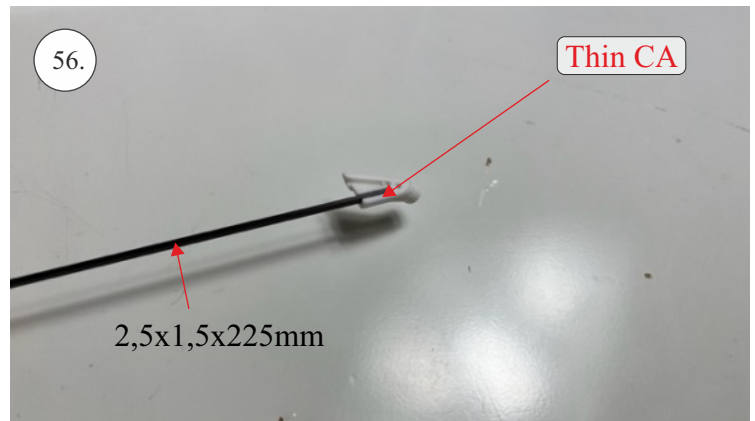

Bücker Jungmann

List of accesories

	<u>Carbon</u>
2x	3x0,5x200mm
2x	3x0,5x750mm
1x	3x0,5x320mm
2x	1,2x200mm
4x	1x500mm
8x	0,8x500mm
1x	3/2x330mm
1x	1x330mm
2x	2.5x1.5x225mm
2x	1,5x275mm
1x	3x0,5x320mm
	<u>Bag</u>
1x	1,5x40mm
1x	1,5x 30mm
8x	MPJ pin + coupling
4x	RC coupling
1x	40mm heatshrin
2x	bowden 1mm
2x	pneu
1+1	pilot + pipe
1x	tail gear
	<u>Plastic</u>
1x pair	aile horn
1x pair	aile coupling
2x	VOP set
1x	SOP horn
1x	SOP horn
2x	wheel disc
1x pair	nut
1x pair	landing gear
1x	Motor mount
1x	other
12pcs	6mm guides