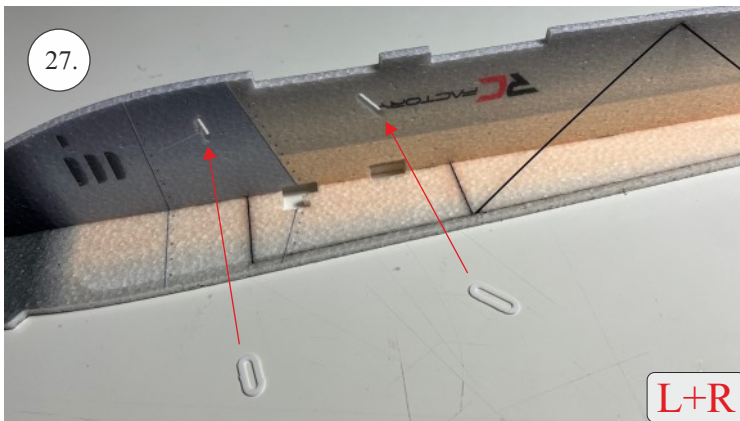

Bücker Jungmann

List of accesories

	<u>Carbon</u>
2x	3x0,5x200mm
2x	3x0,5x750mm
1x	3x0,5x320mm
2x	1,2x200mm
4x	1x500mm
8x	0,8x500mm
1x	3/2x330mm
1x	1x330mm
2x	2.5x1.5x225mm
2x	1,5x275mm
1x	3x0,5x320mm
	<u>Bag</u>
1x	1,5x40mm
1x	1,5x 30mm
8x	MPJ pin + coupling
4x	RC coupling
1x	40mm heatshrin
2x	bowden 1mm
2x	pneu
1+1	pilot + pipe
1x	tail gear
	<u>Plastic</u>
1x pair	aile horn
1x pair	aile coupling
2x	VOP set
1x	SOP horn
1x	SOP horn
2x	wheel disc
1x pair	nut
1x pair	landing gear
1x	Motor mount
1x	other
12pcs	6mm guides