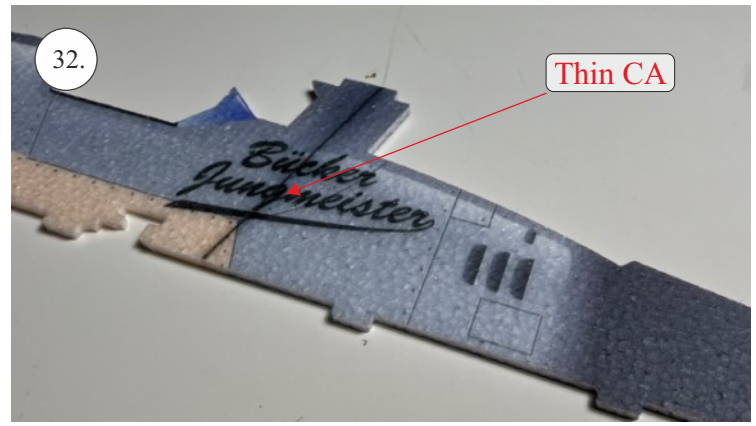

Bücker Jungmann

List of accesories

	<u>Carbon</u>
2x	3x0,5x200mm
2x	3x0,5x750mm
1x	3x0,5x320mm
2x	1,2x200mm
4x	1x500mm
8x	0,8x500mm
1x	3/2x330mm
1x	1x330mm
2x	2.5x1.5x225mm
2x	1,5x275mm
1x	3x0,5x320mm
	<u>Bag</u>
1x	1,5x40mm
1x	1,5x 30mm
8x	MPJ pin + coupling
4x	RC coupling
1x	40mm heatshrin
2x	bowden 1mm
2x	pneu
1+1	pilot + pipe
1x	tail gear
	<u>Plastic</u>
1x pair	aile horn
1x pair	aile coupling
2x	VOP set
1x	SOP horn
1x	SOP horn
2x	wheel disc
1x pair	nut
1x pair	landing gear
1x	Motor mount
1x	other
12pcs	6mm guides