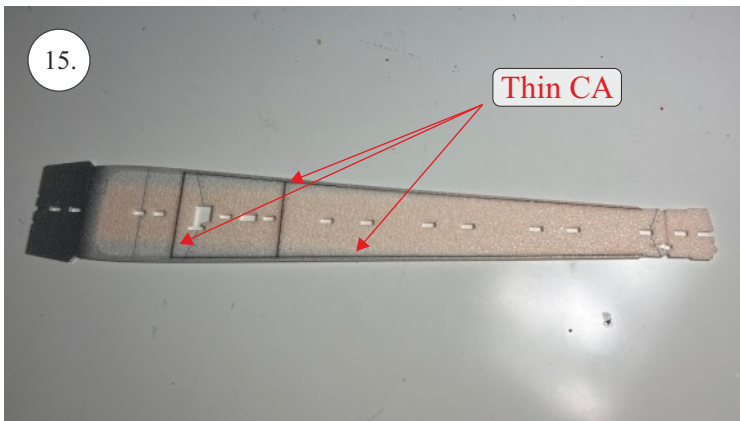

Bücker Jungmann

List of accesories

	<u>Carbon</u>
2x	3x0,5x200mm
2x	3x0,5x750mm
1x	3x0,5x320mm
2x	1,2x200mm
4x	1x500mm
8x	0,8x500mm
1x	3/2x330mm
1x	1x330mm
2x	2.5x1.5x225mm
2x	1,5x275mm
1x	3x0,5x320mm
	<u>Bag</u>
1x	1,5x40mm
1x	1,5x 30mm
8x	MPJ pin + coupling
4x	RC coupling
1x	40mm heatshrin
2x	bowden 1mm
2x	pneu
1+1	pilot + pipe
1x	tail gear
	<u>Plastic</u>
1x pair	aile horn
1x pair	aile coupling
2x	VOP set
1x	SOP horn
1x	SOP horn
2x	wheel disc
1x pair	nut
1x pair	landing gear
1x	Motor mount
1x	other
12pcs	6mm guides