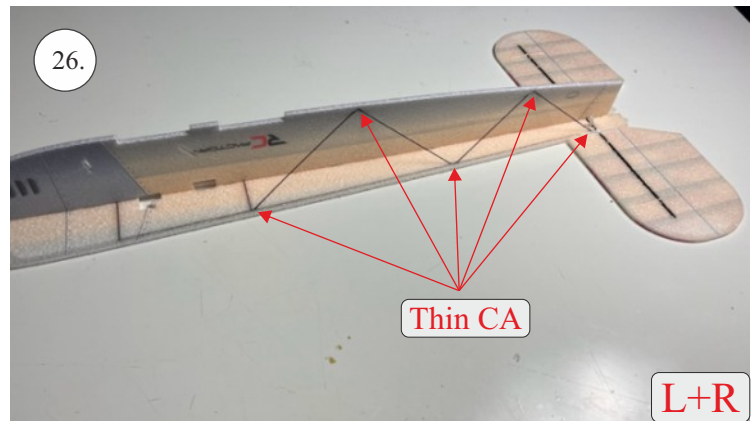

Bücker Jungmann

List of accesories

	<u>Carbon</u>
2x	3x0,5x200mm
2x	3x0,5x750mm
1x	3x0,5x320mm
2x	1,2x200mm
4x	1x500mm
8x	0,8x500mm
1x	3/2x330mm
1x	1x330mm
2x	2.5x1.5x225mm
2x	1,5x275mm
1x	3x0,5x320mm
	<u>Bag</u>
1x	1,5x40mm
1x	1,5x 30mm
8x	MPJ pin + coupling
4x	RC coupling
1x	40mm heatshrin
2x	bowden 1mm
2x	pneu
1+1	pilot + pipe
1x	tail gear
	<u>Plastic</u>
1x pair	aile horn
1x pair	aile coupling
2x	VOP set
1x	SOP horn
1x	SOP horn
2x	wheel disc
1x pair	nut
1x pair	landing gear
1x	Motor mount
1x	other
12pcs	6mm guides