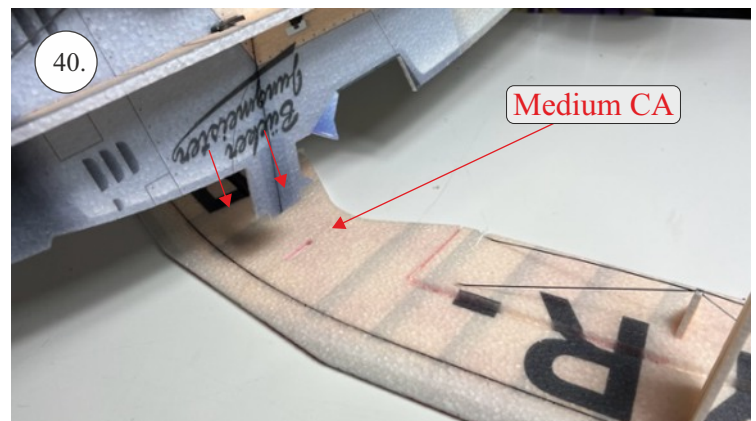

Bücker Jungmann

List of accesories

	<u>Carbon</u>
2x	3x0,5x200mm
2x	3x0,5x750mm
1x	3x0,5x320mm
2x	1,2x200mm
4x	1x500mm
8x	0,8x500mm
1x	3/2x330mm
1x	1x330mm
2x	2.5x1.5x225mm
2x	1,5x275mm
1x	3x0,5x320mm
	<u>Bag</u>
1x	1,5x40mm
1x	1,5x 30mm
8x	MPJ pin + coupling
4x	RC coupling
1x	40mm heatshrin
2x	bowden 1mm
2x	pneu
1+1	pilot + pipe
1x	tail gear
	<u>Plastic</u>
1x pair	aile horn
1x pair	aile coupling
2x	VOP set
1x	SOP horn
1x	SOP horn
2x	wheel disc
1x pair	nut
1x pair	landing gear
1x	Motor mount
1x	other
12pcs	6mm guides