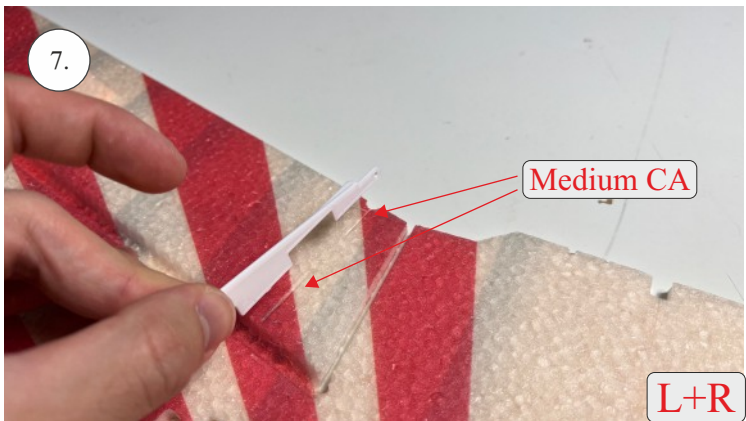

Bücker Jungmann

List of accesories

	<u>Carbon</u>
2x	3x0,5x200mm
2x	3x0,5x750mm
1x	3x0,5x320mm
2x	1,2x200mm
4x	1x500mm
8x	0,8x500mm
1x	3/2x330mm
1x	1x330mm
2x	2.5x1.5x225mm
2x	1,5x275mm
1x	3x0,5x320mm
	<u>Bag</u>
1x	1,5x40mm
1x	1,5x 30mm
8x	MPJ pin + coupling
4x	RC coupling
1x	40mm heatshrin
2x	bowden 1mm
2x	pneu
1+1	pilot + pipe
1x	tail gear
	<u>Plastic</u>
1x pair	aile horn
1x pair	aile coupling
2x	VOP set
1x	SOP horn
1x	SOP horn
2x	wheel disc
1x pair	nut
1x pair	landing gear
1x	Motor mount
1x	other
12pcs	6mm guides