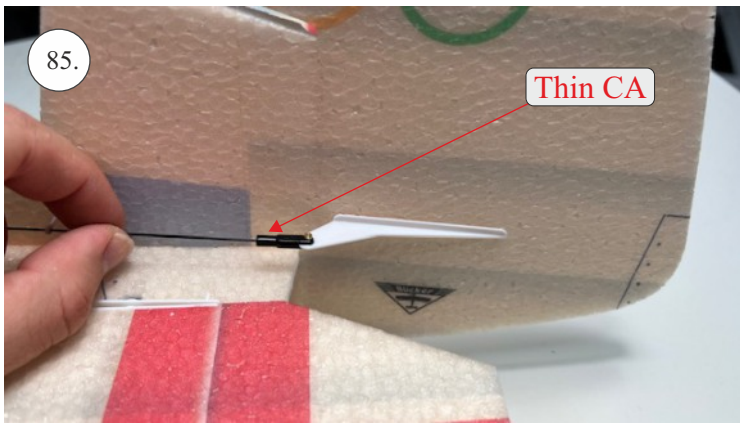

Bücker Jungmann

List of accesories

	<u>Carbon</u>
2x	3x0,5x200mm
2x	3x0,5x750mm
1x	3x0,5x320mm
2x	1,2x200mm
4x	1x500mm
8x	0,8x500mm
1x	3/2x330mm
1x	1x330mm
2x	2.5x1.5x225mm
2x	1,5x275mm
1x	3x0,5x320mm
	<u>Bag</u>
1x	1,5x40mm
1x	1,5x 30mm
8x	MPJ pin + coupling
4x	RC coupling
1x	40mm heatshrin
2x	bowden 1mm
2x	pneu
1+1	pilot + pipe
1x	tail gear
	<u>Plastic</u>
1x pair	aile horn
1x pair	aile coupling
2x	VOP set
1x	SOP horn
1x	SOP horn
2x	wheel disc
1x pair	nut
1x pair	landing gear
1x	Motor mount
1x	other
12pcs	6mm guides