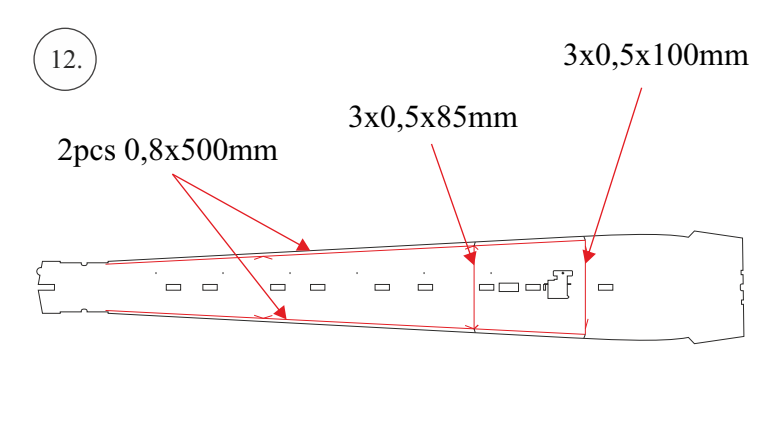

Bücker Jungmann

List of accesories

	<u>Carbon</u>
2x	3x0,5x200mm
2x	3x0,5x750mm
1x	3x0,5x320mm
2x	1,2x200mm
4x	1x500mm
8x	0,8x500mm
1x	3/2x330mm
1x	1x330mm
2x	2.5x1.5x225mm
2x	1,5x275mm
1x	3x0,5x320mm
	<u>Bag</u>
1x	1,5x40mm
1x	1,5x 30mm
8x	MPJ pin + coupling
4x	RC coupling
1x	40mm heatshrin
2x	bowden 1mm
2x	pneu
1+1	pilot + pipe
1x	tail gear
	<u>Plastic</u>
1x pair	aile horn
1x pair	aile coupling
2x	VOP set
1x	SOP horn
1x	SOP horn
2x	wheel disc
1x pair	nut
1x pair	landing gear
1x	Motor mount
1x	other
12pcs	6mm guides