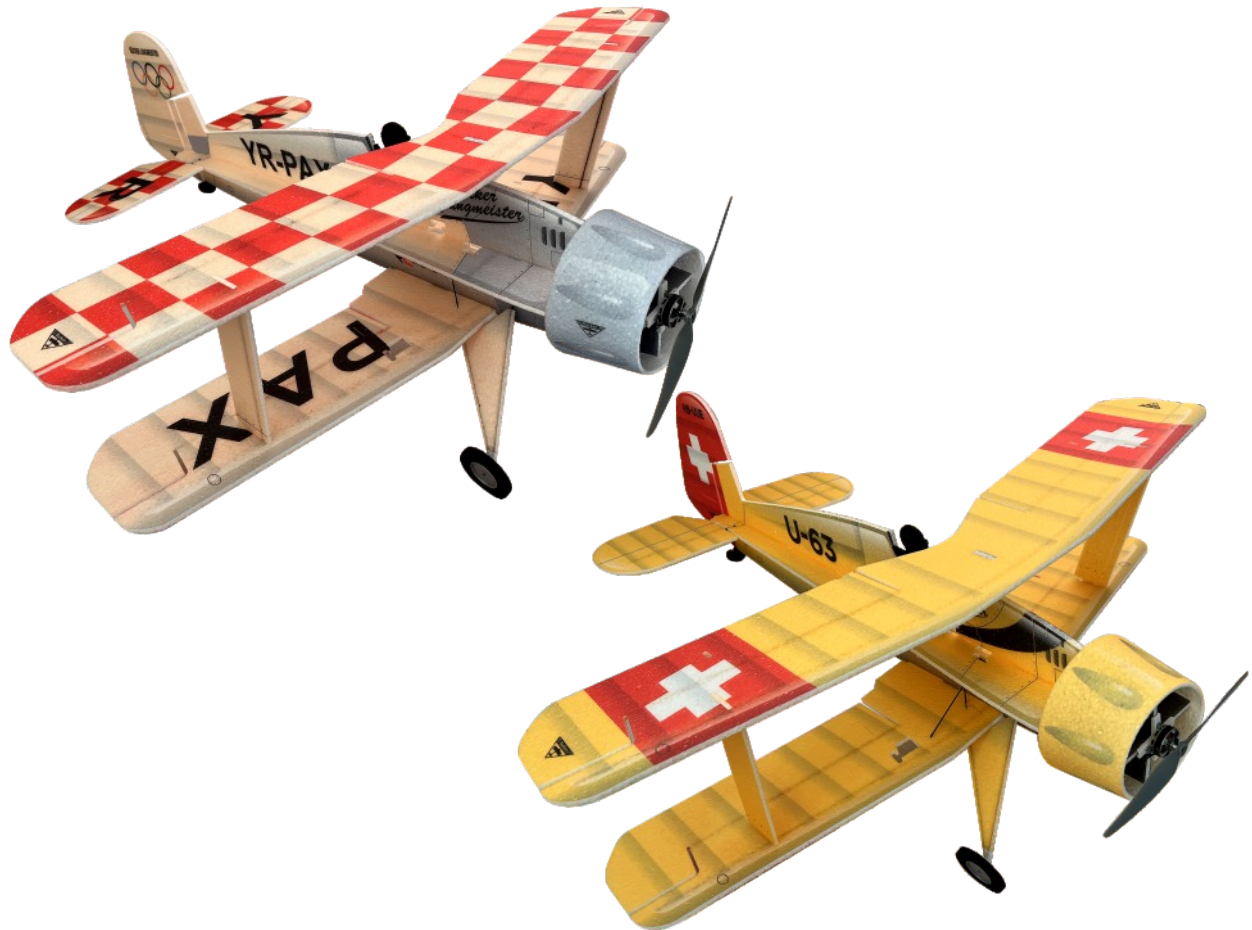

Bücker Jungmann

List of accesories

	<u>Carbon</u>
2x	3x0,5x200mm
2x	3x0,5x750mm
1x	3x0,5x320mm
2x	1,2x200mm
4x	1x500mm
8x	0,8x500mm
1x	3/2x330mm
1x	1x330mm
2x	2.5x1.5x225mm
2x	1,5x275mm
1x	3x0,5x320mm
	<u>Bag</u>
1x	1,5x40mm
1x	1,5x 30mm
8x	MPJ pin + coupling
4x	RC coupling
1x	40mm heatshrin
2x	bowden 1mm
2x	pneu
1+1	pilot + pipe
1x	tail gear
	<u>Plastic</u>
1x pair	aile horn
1x pair	aile coupling
2x	VOP set
1x	SOP horn
1x	SOP horn
2x	wheel disc
1x pair	nut
1x pair	landing gear
1x	Motor mount
1x	other
12pcs	6mm guides