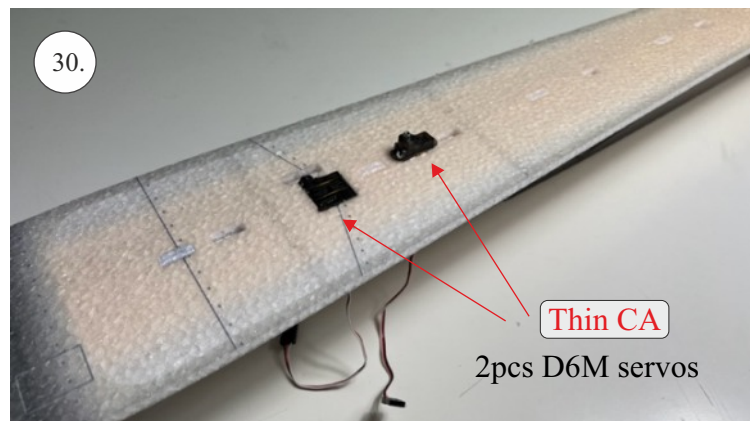

Bücker Jungmann

List of accesories

	<u>Carbon</u>
2x	3x0,5x200mm
2x	3x0,5x750mm
1x	3x0,5x320mm
2x	1,2x200mm
4x	1x500mm
8x	0,8x500mm
1x	3/2x330mm
1x	1x330mm
2x	2.5x1.5x225mm
2x	1,5x275mm
1x	3x0,5x320mm
	<u>Bag</u>
1x	1,5x40mm
1x	1,5x 30mm
8x	MPJ pin + coupling
4x	RC coupling
1x	40mm heatshrin
2x	bowden 1mm
2x	pneu
1+1	pilot + pipe
1x	tail gear
	<u>Plastic</u>
1x pair	aile horn
1x pair	aile coupling
2x	VOP set
1x	SOP horn
1x	SOP horn
2x	wheel disc
1x pair	nut
1x pair	landing gear
1x	Motor mount
1x	other
12pcs	6mm guides