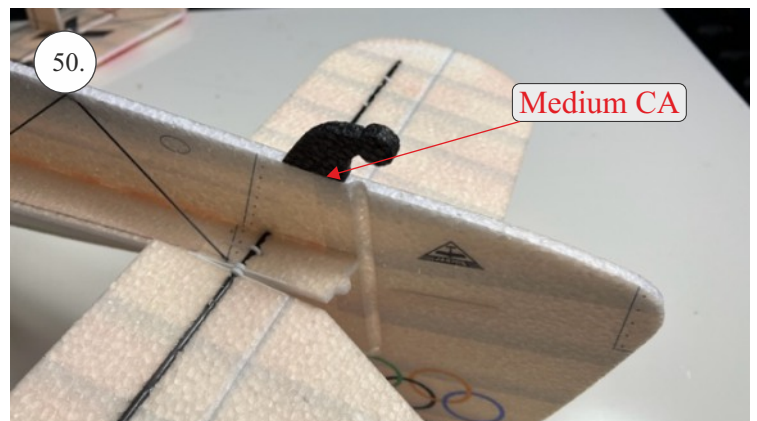

Bücker Jungmann

List of accesories

	<u>Carbon</u>
2x	3x0,5x200mm
2x	3x0,5x750mm
1x	3x0,5x320mm
2x	1,2x200mm
4x	1x500mm
8x	0,8x500mm
1x	3/2x330mm
1x	1x330mm
2x	2.5x1.5x225mm
2x	1,5x275mm
1x	3x0,5x320mm
	<u>Bag</u>
1x	1,5x40mm
1x	1,5x 30mm
8x	MPJ pin + coupling
4x	RC coupling
1x	40mm heatshrin
2x	bowden 1mm
2x	pneu
1+1	pilot + pipe
1x	tail gear
	<u>Plastic</u>
1x pair	aile horn
1x pair	aile coupling
2x	VOP set
1x	SOP horn
1x	SOP horn
2x	wheel disc
1x pair	nut
1x pair	landing gear
1x	Motor mount
1x	other
12pcs	6mm guides