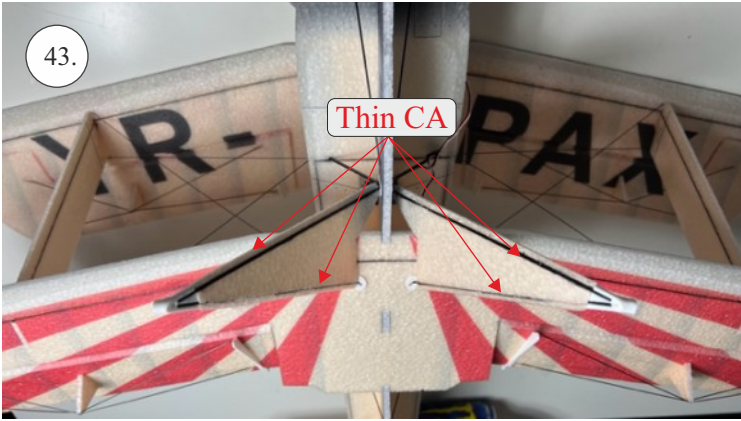

Bücker Jungmann

List of accesories

	<u>Carbon</u>
2x	3x0,5x200mm
2x	3x0,5x750mm
1x	3x0,5x320mm
2x	1,2x200mm
4x	1x500mm
8x	0,8x500mm
1x	3/2x330mm
1x	1x330mm
2x	2.5x1.5x225mm
2x	1,5x275mm
1x	3x0,5x320mm
	<u>Bag</u>
1x	1,5x40mm
1x	1,5x 30mm
8x	MPJ pin + coupling
4x	RC coupling
1x	40mm heatshrin
2x	bowden 1mm
2x	pneu
1+1	pilot + pipe
1x	tail gear
	<u>Plastic</u>
1x pair	aile horn
1x pair	aile coupling
2x	VOP set
1x	SOP horn
1x	SOP horn
2x	wheel disc
1x pair	nut
1x pair	landing gear
1x	Motor mount
1x	other
12pcs	6mm guides