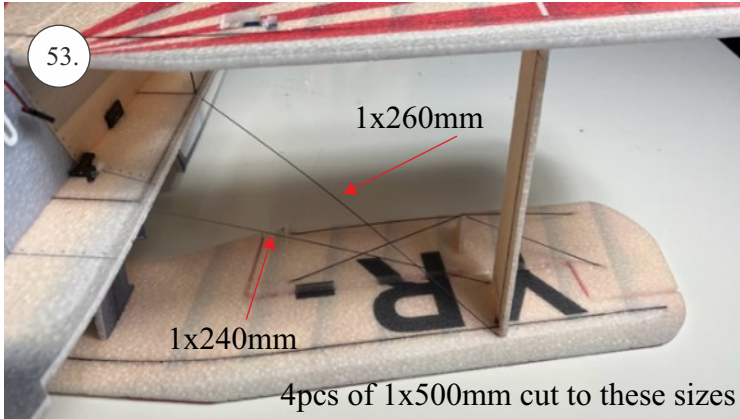

Bücker Jungmann

List of accesories

	<u>Carbon</u>
2x	3x0,5x200mm
2x	3x0,5x750mm
1x	3x0,5x320mm
2x	1,2x200mm
4x	1x500mm
8x	0,8x500mm
1x	3/2x330mm
1x	1x330mm
2x	2.5x1.5x225mm
2x	1,5x275mm
1x	3x0,5x320mm
	<u>Bag</u>
1x	1,5x40mm
1x	1,5x 30mm
8x	MPJ pin + coupling
4x	RC coupling
1x	40mm heatshrin
2x	bowden 1mm
2x	pneu
1+1	pilot + pipe
1x	tail gear
	<u>Plastic</u>
1x pair	aile horn
1x pair	aile coupling
2x	VOP set
1x	SOP horn
1x	SOP horn
2x	wheel disc
1x pair	nut
1x pair	landing gear
1x	Motor mount
1x	other
12pcs	6mm guides