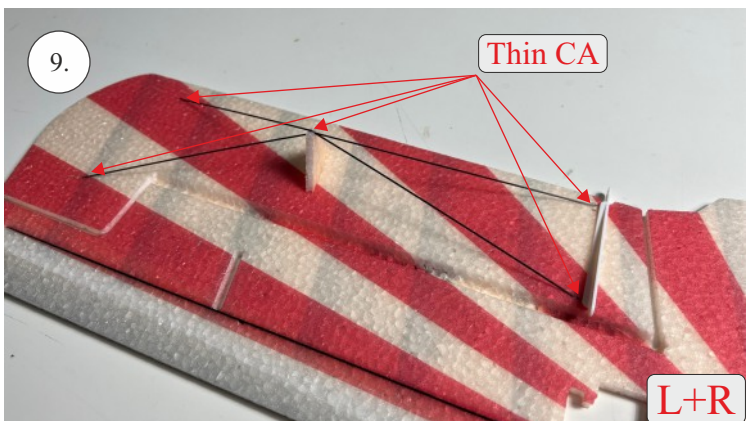

Bücker Jungmann

List of accesories

	<u>Carbon</u>
2x	3x0,5x200mm
2x	3x0,5x750mm
1x	3x0,5x320mm
2x	1,2x200mm
4x	1x500mm
8x	0,8x500mm
1x	3/2x330mm
1x	1x330mm
2x	2.5x1.5x225mm
2x	1,5x275mm
1x	3x0,5x320mm
	<u>Bag</u>
1x	1,5x40mm
1x	1,5x 30mm
8x	MPJ pin + coupling
4x	RC coupling
1x	40mm heatshrin
2x	bowden 1mm
2x	pneu
1+1	pilot + pipe
1x	tail gear
	<u>Plastic</u>
1x pair	aile horn
1x pair	aile coupling
2x	VOP set
1x	SOP horn
1x	SOP horn
2x	wheel disc
1x pair	nut
1x pair	landing gear
1x	Motor mount
1x	other
12pcs	6mm guides