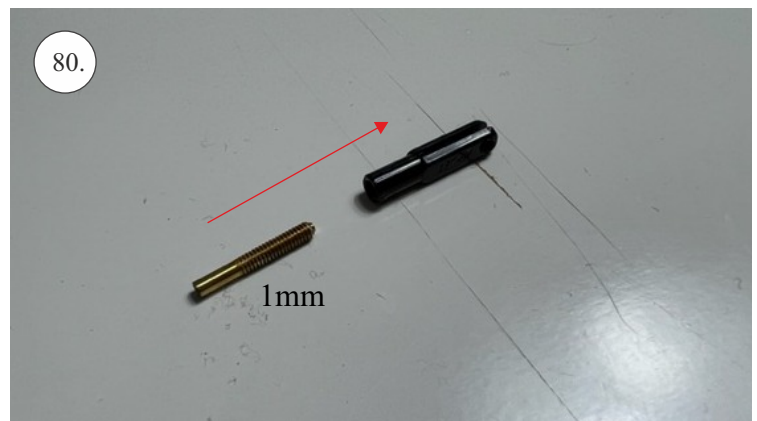

Bücker Jungmann

List of accesories

	<u>Carbon</u>
2x	3x0,5x200mm
2x	3x0,5x750mm
1x	3x0,5x320mm
2x	1,2x200mm
4x	1x500mm
8x	0,8x500mm
1x	3/2x330mm
1x	1x330mm
2x	2.5x1.5x225mm
2x	1,5x275mm
1x	3x0,5x320mm
	<u>Bag</u>
1x	1,5x40mm
1x	1,5x 30mm
8x	MPJ pin + coupling
4x	RC coupling
1x	40mm heatshrin
2x	bowden 1mm
2x	pneu
1+1	pilot + pipe
1x	tail gear
	<u>Plastic</u>
1x pair	aile horn
1x pair	aile coupling
2x	VOP set
1x	SOP horn
1x	SOP horn
2x	wheel disc
1x pair	nut
1x pair	landing gear
1x	Motor mount
1x	other
12pcs	6mm guides