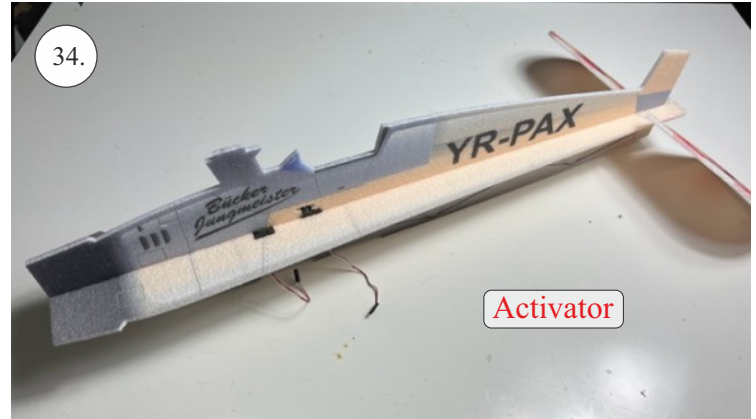

Bücker Jungmann

List of accesories

	<u>Carbon</u>
2x	3x0,5x200mm
2x	3x0,5x750mm
1x	3x0,5x320mm
2x	1,2x200mm
4x	1x500mm
8x	0,8x500mm
1x	3/2x330mm
1x	1x330mm
2x	2.5x1.5x225mm
2x	1,5x275mm
1x	3x0,5x320mm
	<u>Bag</u>
1x	1,5x40mm
1x	1,5x 30mm
8x	MPJ pin + coupling
4x	RC coupling
1x	40mm heatshrin
2x	bowden 1mm
2x	pneu
1+1	pilot + pipe
1x	tail gear
	<u>Plastic</u>
1x pair	aile horn
1x pair	aile coupling
2x	VOP set
1x	SOP horn
1x	SOP horn
2x	wheel disc
1x pair	nut
1x pair	landing gear
1x	Motor mount
1x	other
12pcs	6mm guides