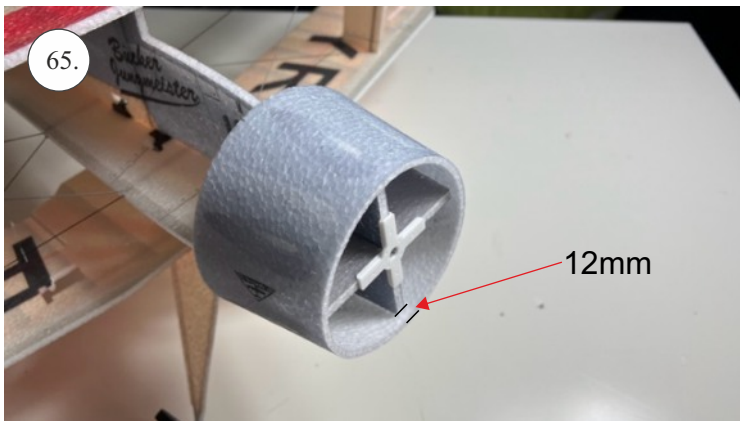

Bücker Jungmann

List of accesories

	<u>Carbon</u>
2x	3x0,5x200mm
2x	3x0,5x750mm
1x	3x0,5x320mm
2x	1,2x200mm
4x	1x500mm
8x	0,8x500mm
1x	3/2x330mm
1x	1x330mm
2x	2.5x1.5x225mm
2x	1,5x275mm
1x	3x0,5x320mm
	<u>Bag</u>
1x	1,5x40mm
1x	1,5x 30mm
8x	MPJ pin + coupling
4x	RC coupling
1x	40mm heatshrin
2x	bowden 1mm
2x	pneu
1+1	pilot + pipe
1x	tail gear
	<u>Plastic</u>
1x pair	aile horn
1x pair	aile coupling
2x	VOP set
1x	SOP horn
1x	SOP horn
2x	wheel disc
1x pair	nut
1x pair	landing gear
1x	Motor mount
1x	other
12pcs	6mm guides