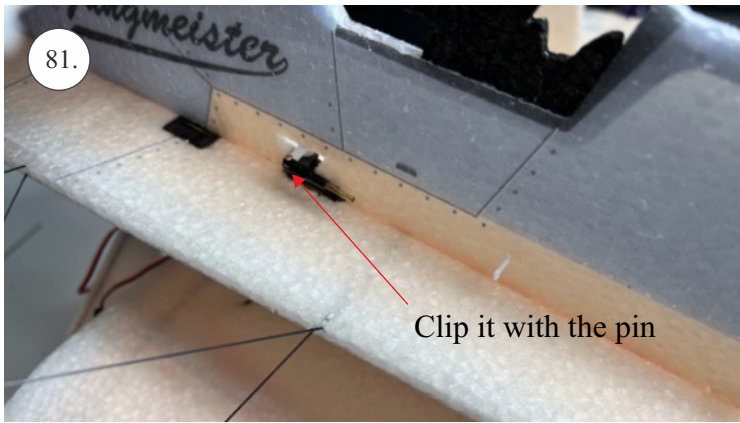

Bücker Jungmann

List of accesories

	<u>Carbon</u>
2x	3x0,5x200mm
2x	3x0,5x750mm
1x	3x0,5x320mm
2x	1,2x200mm
4x	1x500mm
8x	0,8x500mm
1x	3/2x330mm
1x	1x330mm
2x	2.5x1.5x225mm
2x	1,5x275mm
1x	3x0,5x320mm
	<u>Bag</u>
1x	1,5x40mm
1x	1,5x 30mm
8x	MPJ pin + coupling
4x	RC coupling
1x	40mm heatshrin
2x	bowden 1mm
2x	pneu
1+1	pilot + pipe
1x	tail gear
	<u>Plastic</u>
1x pair	aile horn
1x pair	aile coupling
2x	VOP set
1x	SOP horn
1x	SOP horn
2x	wheel disc
1x pair	nut
1x pair	landing gear
1x	Motor mount
1x	other
12pcs	6mm guides