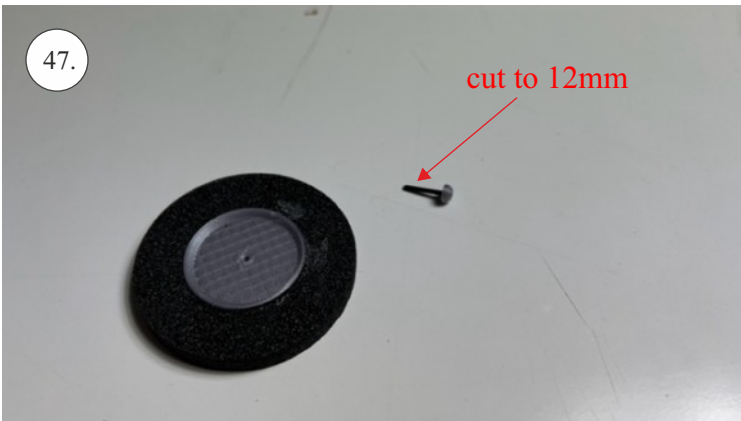

Bücker Jungmann

List of accesories

	<u>Carbon</u>
2x	3x0,5x200mm
2x	3x0,5x750mm
1x	3x0,5x320mm
2x	1,2x200mm
4x	1x500mm
8x	0,8x500mm
1x	3/2x330mm
1x	1x330mm
2x	2.5x1.5x225mm
2x	1,5x275mm
1x	3x0,5x320mm
	<u>Bag</u>
1x	1,5x40mm
1x	1,5x 30mm
8x	MPJ pin + coupling
4x	RC coupling
1x	40mm heatshrin
2x	bowden 1mm
2x	pneu
1+1	pilot + pipe
1x	tail gear
	<u>Plastic</u>
1x pair	aile horn
1x pair	aile coupling
2x	VOP set
1x	SOP horn
1x	SOP horn
2x	wheel disc
1x pair	nut
1x pair	landing gear
1x	Motor mount
1x	other
12pcs	6mm guides