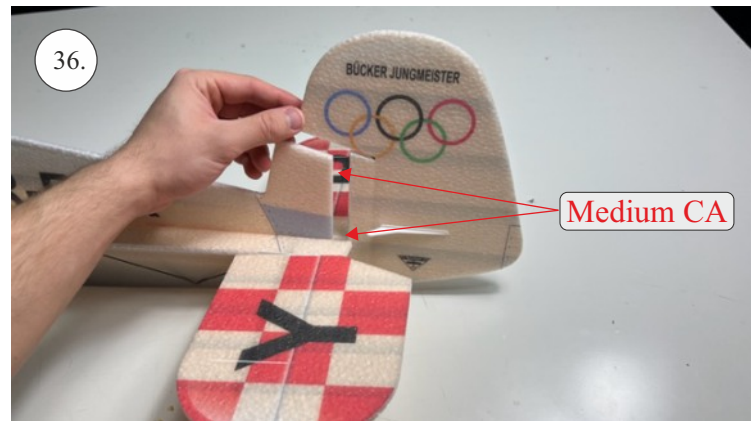

Bücker Jungmann

List of accesories

	<u>Carbon</u>
2x	3x0,5x200mm
2x	3x0,5x750mm
1x	3x0,5x320mm
2x	1,2x200mm
4x	1x500mm
8x	0,8x500mm
1x	3/2x330mm
1x	1x330mm
2x	2.5x1.5x225mm
2x	1,5x275mm
1x	3x0,5x320mm
	<u>Bag</u>
1x	1,5x40mm
1x	1,5x 30mm
8x	MPJ pin + coupling
4x	RC coupling
1x	40mm heatshrin
2x	bowden 1mm
2x	pneu
1+1	pilot + pipe
1x	tail gear
	<u>Plastic</u>
1x pair	aile horn
1x pair	aile coupling
2x	VOP set
1x	SOP horn
1x	SOP horn
2x	wheel disc
1x pair	nut
1x pair	landing gear
1x	Motor mount
1x	other
12pcs	6mm guides