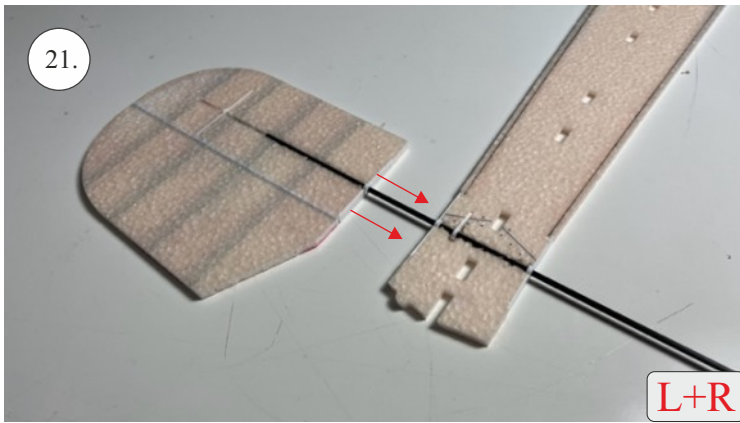

Bücker Jungmann

List of accesories

	<u>Carbon</u>
2x	3x0,5x200mm
2x	3x0,5x750mm
1x	3x0,5x320mm
2x	1,2x200mm
4x	1x500mm
8x	0,8x500mm
1x	3/2x330mm
1x	1x330mm
2x	2.5x1.5x225mm
2x	1,5x275mm
1x	3x0,5x320mm
	<u>Bag</u>
1x	1,5x40mm
1x	1,5x 30mm
8x	MPJ pin + coupling
4x	RC coupling
1x	40mm heatshrin
2x	bowden 1mm
2x	pneu
1+1	pilot + pipe
1x	tail gear
	<u>Plastic</u>
1x pair	aile horn
1x pair	aile coupling
2x	VOP set
1x	SOP horn
1x	SOP horn
2x	wheel disc
1x pair	nut
1x pair	landing gear
1x	Motor mount
1x	other
12pcs	6mm guides