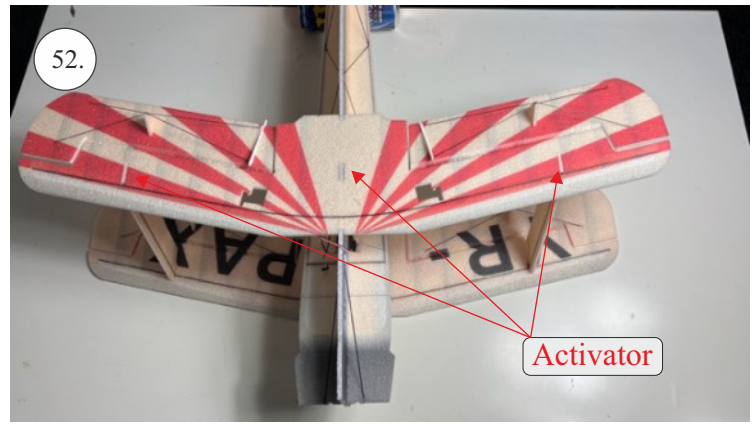

Bücker Jungmann

List of accesories

	<u>Carbon</u>
2x	3x0,5x200mm
2x	3x0,5x750mm
1x	3x0,5x320mm
2x	1,2x200mm
4x	1x500mm
8x	0,8x500mm
1x	3/2x330mm
1x	1x330mm
2x	2.5x1.5x225mm
2x	1,5x275mm
1x	3x0,5x320mm
	<u>Bag</u>
1x	1,5x40mm
1x	1,5x 30mm
8x	MPJ pin + coupling
4x	RC coupling
1x	40mm heatshrin
2x	bowden 1mm
2x	pneu
1+1	pilot + pipe
1x	tail gear
	<u>Plastic</u>
1x pair	aile horn
1x pair	aile coupling
2x	VOP set
1x	SOP horn
1x	SOP horn
2x	wheel disc
1x pair	nut
1x pair	landing gear
1x	Motor mount
1x	other
12pcs	6mm guides