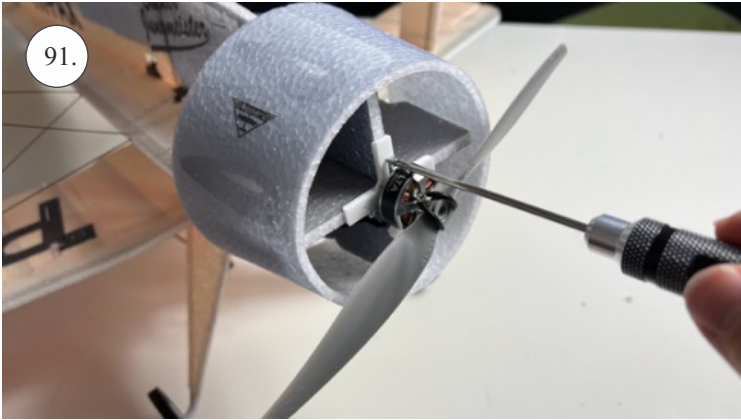

Bücker Jungmann

List of accesories

	<u>Carbon</u>
2x	3x0,5x200mm
2x	3x0,5x750mm
1x	3x0,5x320mm
2x	1,2x200mm
4x	1x500mm
8x	0,8x500mm
1x	3/2x330mm
1x	1x330mm
2x	2.5x1.5x225mm
2x	1,5x275mm
1x	3x0,5x320mm
	<u>Bag</u>
1x	1,5x40mm
1x	1,5x 30mm
8x	MPJ pin + coupling
4x	RC coupling
1x	40mm heatshrin
2x	bowden 1mm
2x	pneu
1+1	pilot + pipe
1x	tail gear
	<u>Plastic</u>
1x pair	aile horn
1x pair	aile coupling
2x	VOP set
1x	SOP horn
1x	SOP horn
2x	wheel disc
1x pair	nut
1x pair	landing gear
1x	Motor mount
1x	other
12pcs	6mm guides