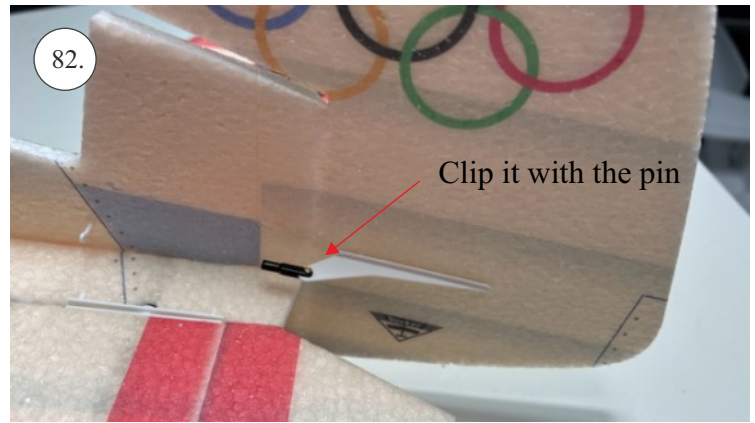

Bücker Jungmann

List of accesories

	<u>Carbon</u>
2x	3x0,5x200mm
2x	3x0,5x750mm
1x	3x0,5x320mm
2x	1,2x200mm
4x	1x500mm
8x	0,8x500mm
1x	3/2x330mm
1x	1x330mm
2x	2.5x1.5x225mm
2x	1,5x275mm
1x	3x0,5x320mm
	<u>Bag</u>
1x	1,5x40mm
1x	1,5x 30mm
8x	MPJ pin + coupling
4x	RC coupling
1x	40mm heatshrin
2x	bowden 1mm
2x	pneu
1+1	pilot + pipe
1x	tail gear
	<u>Plastic</u>
1x pair	aile horn
1x pair	aile coupling
2x	VOP set
1x	SOP horn
1x	SOP horn
2x	wheel disc
1x pair	nut
1x pair	landing gear
1x	Motor mount
1x	other
12pcs	6mm guides