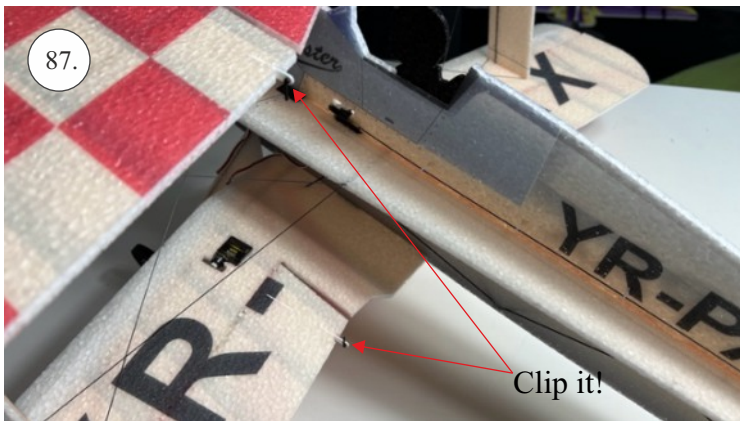

Bücker Jungmann

List of accesories

	<u>Carbon</u>
2x	3x0,5x200mm
2x	3x0,5x750mm
1x	3x0,5x320mm
2x	1,2x200mm
4x	1x500mm
8x	0,8x500mm
1x	3/2x330mm
1x	1x330mm
2x	2.5x1.5x225mm
2x	1,5x275mm
1x	3x0,5x320mm
	<u>Bag</u>
1x	1,5x40mm
1x	1,5x 30mm
8x	MPJ pin + coupling
4x	RC coupling
1x	40mm heatshrin
2x	bowden 1mm
2x	pneu
1+1	pilot + pipe
1x	tail gear
	<u>Plastic</u>
1x pair	aile horn
1x pair	aile coupling
2x	VOP set
1x	SOP horn
1x	SOP horn
2x	wheel disc
1x pair	nut
1x pair	landing gear
1x	Motor mount
1x	other
12pcs	6mm guides