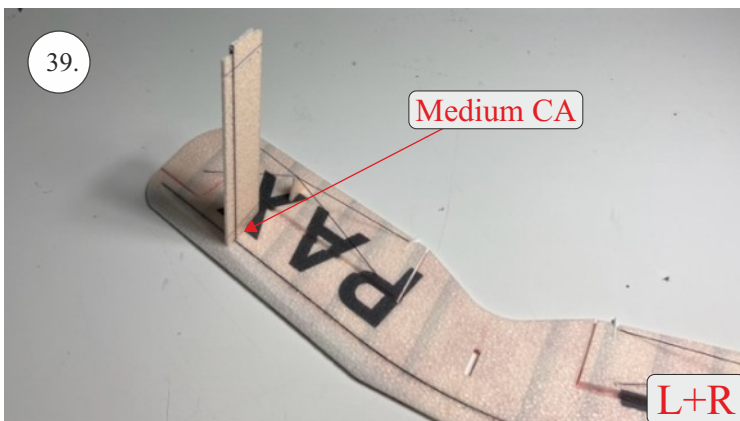

Bücker Jungmann

List of accesories

	<u>Carbon</u>
2x	3x0,5x200mm
2x	3x0,5x750mm
1x	3x0,5x320mm
2x	1,2x200mm
4x	1x500mm
8x	0,8x500mm
1x	3/2x330mm
1x	1x330mm
2x	2.5x1.5x225mm
2x	1,5x275mm
1x	3x0,5x320mm
	<u>Bag</u>
1x	1,5x40mm
1x	1,5x 30mm
8x	MPJ pin + coupling
4x	RC coupling
1x	40mm heatshrin
2x	bowden 1mm
2x	pneu
1+1	pilot + pipe
1x	tail gear
	<u>Plastic</u>
1x pair	aile horn
1x pair	aile coupling
2x	VOP set
1x	SOP horn
1x	SOP horn
2x	wheel disc
1x pair	nut
1x pair	landing gear
1x	Motor mount
1x	other
12pcs	6mm guides