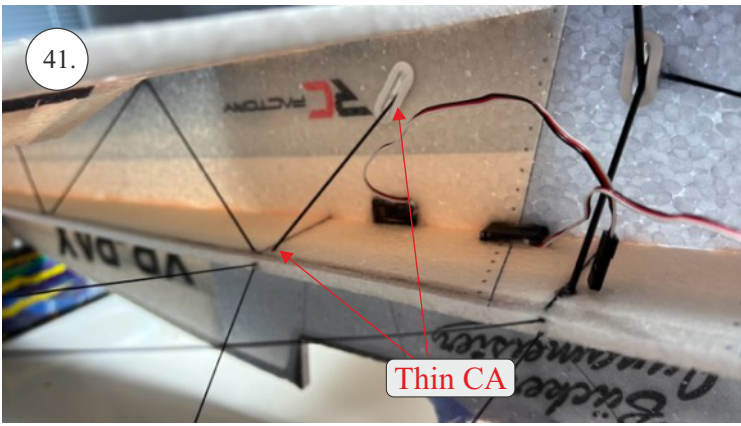

Bücker Jungmann

List of accesories

	<u>Carbon</u>
2x	3x0,5x200mm
2x	3x0,5x750mm
1x	3x0,5x320mm
2x	1,2x200mm
4x	1x500mm
8x	0,8x500mm
1x	3/2x330mm
1x	1x330mm
2x	2.5x1.5x225mm
2x	1,5x275mm
1x	3x0,5x320mm
	<u>Bag</u>
1x	1,5x40mm
1x	1,5x 30mm
8x	MPJ pin + coupling
4x	RC coupling
1x	40mm heatshrin
2x	bowden 1mm
2x	pneu
1+1	pilot + pipe
1x	tail gear
	<u>Plastic</u>
1x pair	aile horn
1x pair	aile coupling
2x	VOP set
1x	SOP horn
1x	SOP horn
2x	wheel disc
1x pair	nut
1x pair	landing gear
1x	Motor mount
1x	other
12pcs	6mm guides