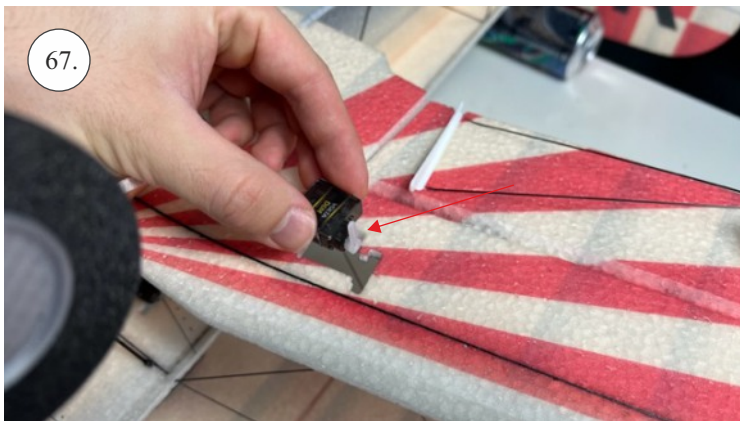

Bücker Jungmann

List of accesories

	<u>Carbon</u>
2x	3x0,5x200mm
2x	3x0,5x750mm
1x	3x0,5x320mm
2x	1,2x200mm
4x	1x500mm
8x	0,8x500mm
1x	3/2x330mm
1x	1x330mm
2x	2.5x1.5x225mm
2x	1,5x275mm
1x	3x0,5x320mm
	<u>Bag</u>
1x	1,5x40mm
1x	1,5x 30mm
8x	MPJ pin + coupling
4x	RC coupling
1x	40mm heatshrin
2x	bowden 1mm
2x	pneu
1+1	pilot + pipe
1x	tail gear
	<u>Plastic</u>
1x pair	aile horn
1x pair	aile coupling
2x	VOP set
1x	SOP horn
1x	SOP horn
2x	wheel disc
1x pair	nut
1x pair	landing gear
1x	Motor mount
1x	other
12pcs	6mm guides