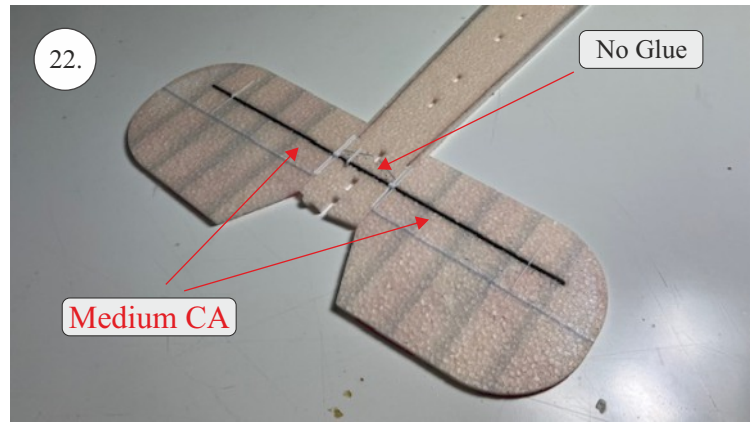

Bücker Jungmann

List of accesories

	<u>Carbon</u>
2x	3x0,5x200mm
2x	3x0,5x750mm
1x	3x0,5x320mm
2x	1,2x200mm
4x	1x500mm
8x	0,8x500mm
1x	3/2x330mm
1x	1x330mm
2x	2.5x1.5x225mm
2x	1,5x275mm
1x	3x0,5x320mm
	<u>Bag</u>
1x	1,5x40mm
1x	1,5x 30mm
8x	MPJ pin + coupling
4x	RC coupling
1x	40mm heatshrin
2x	bowden 1mm
2x	pneu
1+1	pilot + pipe
1x	tail gear
	<u>Plastic</u>
1x pair	aile horn
1x pair	aile coupling
2x	VOP set
1x	SOP horn
1x	SOP horn
2x	wheel disc
1x pair	nut
1x pair	landing gear
1x	Motor mount
1x	other
12pcs	6mm guides