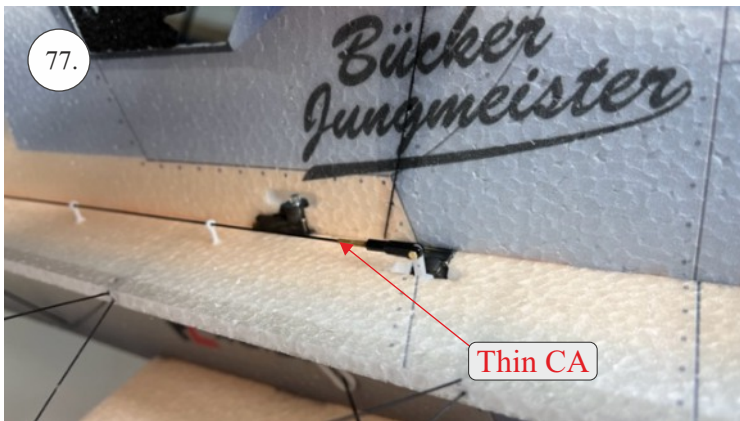

Bücker Jungmann

List of accesories

	<u>Carbon</u>
2x	3x0,5x200mm
2x	3x0,5x750mm
1x	3x0,5x320mm
2x	1,2x200mm
4x	1x500mm
8x	0,8x500mm
1x	3/2x330mm
1x	1x330mm
2x	2.5x1.5x225mm
2x	1,5x275mm
1x	3x0,5x320mm
	<u>Bag</u>
1x	1,5x40mm
1x	1,5x 30mm
8x	MPJ pin + coupling
4x	RC coupling
1x	40mm heatshrin
2x	bowden 1mm
2x	pneu
1+1	pilot + pipe
1x	tail gear
	<u>Plastic</u>
1x pair	aile horn
1x pair	aile coupling
2x	VOP set
1x	SOP horn
1x	SOP horn
2x	wheel disc
1x pair	nut
1x pair	landing gear
1x	Motor mount
1x	other
12pcs	6mm guides