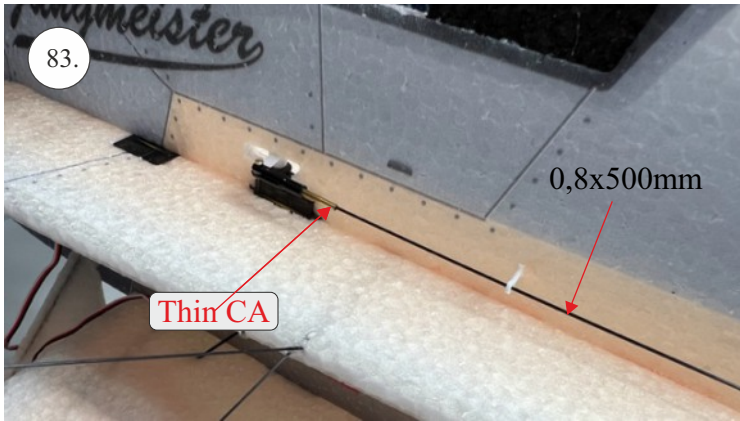

Bücker Jungmann

List of accesories

	<u>Carbon</u>
2x	3x0,5x200mm
2x	3x0,5x750mm
1x	3x0,5x320mm
2x	1,2x200mm
4x	1x500mm
8x	0,8x500mm
1x	3/2x330mm
1x	1x330mm
2x	2.5x1.5x225mm
2x	1,5x275mm
1x	3x0,5x320mm
	<u>Bag</u>
1x	1,5x40mm
1x	1,5x 30mm
8x	MPJ pin + coupling
4x	RC coupling
1x	40mm heatshrin
2x	bowden 1mm
2x	pneu
1+1	pilot + pipe
1x	tail gear
	<u>Plastic</u>
1x pair	aile horn
1x pair	aile coupling
2x	VOP set
1x	SOP horn
1x	SOP horn
2x	wheel disc
1x pair	nut
1x pair	landing gear
1x	Motor mount
1x	other
12pcs	6mm guides