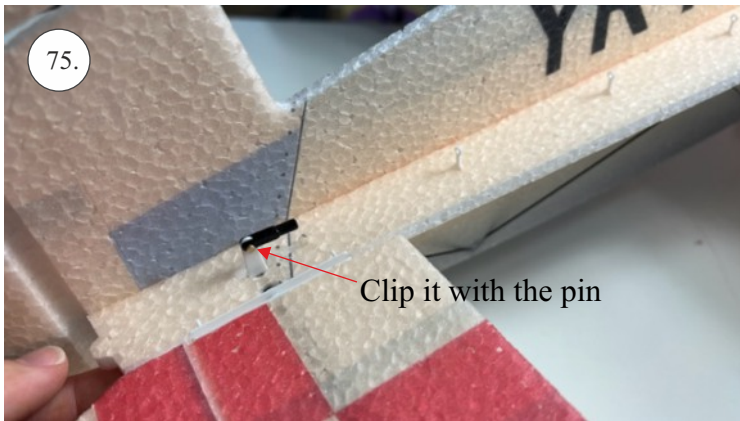

Bücker Jungmann

List of accesories

	<u>Carbon</u>
2x	3x0,5x200mm
2x	3x0,5x750mm
1x	3x0,5x320mm
2x	1,2x200mm
4x	1x500mm
8x	0,8x500mm
1x	3/2x330mm
1x	1x330mm
2x	2.5x1.5x225mm
2x	1,5x275mm
1x	3x0,5x320mm
	<u>Bag</u>
1x	1,5x40mm
1x	1,5x 30mm
8x	MPJ pin + coupling
4x	RC coupling
1x	40mm heatshrin
2x	bowden 1mm
2x	pneu
1+1	pilot + pipe
1x	tail gear
	<u>Plastic</u>
1x pair	aile horn
1x pair	aile coupling
2x	VOP set
1x	SOP horn
1x	SOP horn
2x	wheel disc
1x pair	nut
1x pair	landing gear
1x	Motor mount
1x	other
12pcs	6mm guides