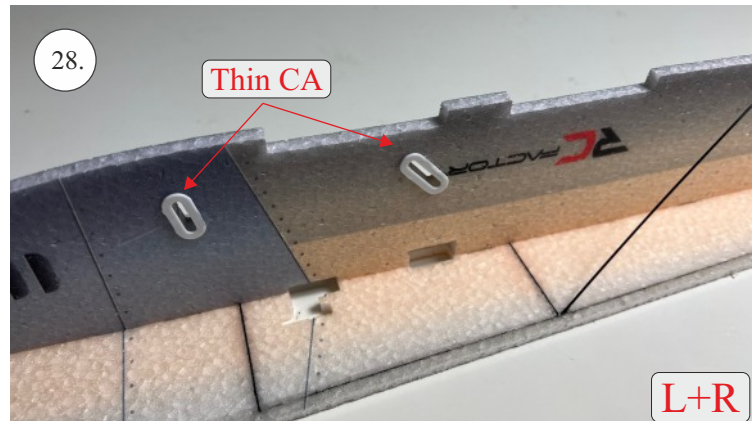

Bücker Jungmann

List of accesories

	<u>Carbon</u>
2x	3x0,5x200mm
2x	3x0,5x750mm
1x	3x0,5x320mm
2x	1,2x200mm
4x	1x500mm
8x	0,8x500mm
1x	3/2x330mm
1x	1x330mm
2x	2.5x1.5x225mm
2x	1,5x275mm
1x	3x0,5x320mm
	<u>Bag</u>
1x	1,5x40mm
1x	1,5x 30mm
8x	MPJ pin + coupling
4x	RC coupling
1x	40mm heatshrin
2x	bowden 1mm
2x	pneu
1+1	pilot + pipe
1x	tail gear
	<u>Plastic</u>
1x pair	aile horn
1x pair	aile coupling
2x	VOP set
1x	SOP horn
1x	SOP horn
2x	wheel disc
1x pair	nut
1x pair	landing gear
1x	Motor mount
1x	other
12pcs	6mm guides