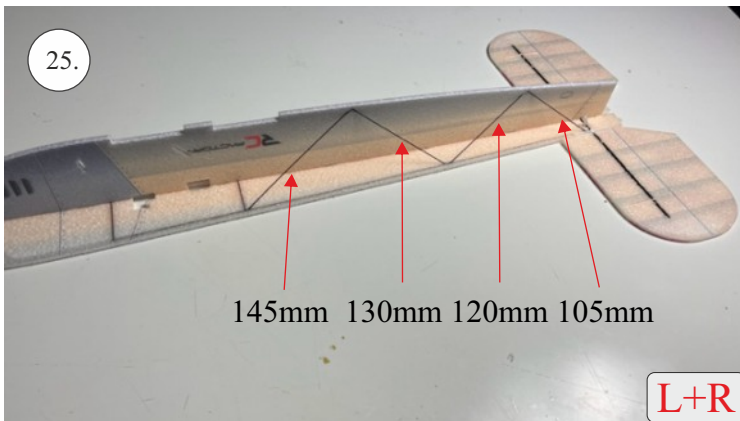

Bücker Jungmann

List of accesories

	<u>Carbon</u>
2x	3x0,5x200mm
2x	3x0,5x750mm
1x	3x0,5x320mm
2x	1,2x200mm
4x	1x500mm
8x	0,8x500mm
1x	3/2x330mm
1x	1x330mm
2x	2.5x1.5x225mm
2x	1,5x275mm
1x	3x0,5x320mm
	<u>Bag</u>
1x	1,5x40mm
1x	1,5x 30mm
8x	MPJ pin + coupling
4x	RC coupling
1x	40mm heatshrin
2x	bowden 1mm
2x	pneu
1+1	pilot + pipe
1x	tail gear
	<u>Plastic</u>
1x pair	aile horn
1x pair	aile coupling
2x	VOP set
1x	SOP horn
1x	SOP horn
2x	wheel disc
1x pair	nut
1x pair	landing gear
1x	Motor mount
1x	other
12pcs	6mm guides