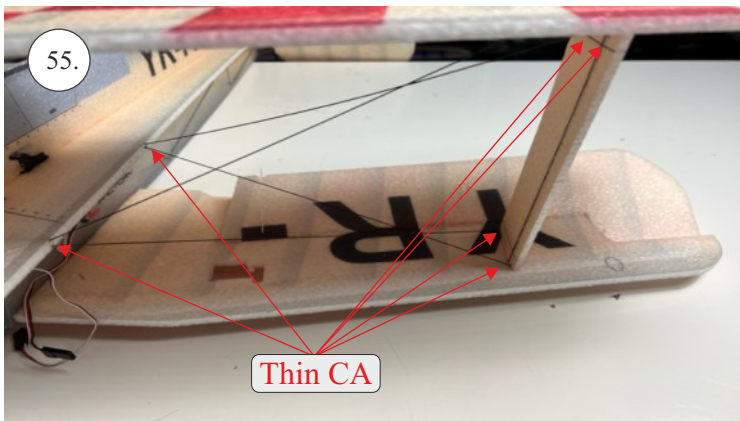

Bücker Jungmann

List of accesories

	<u>Carbon</u>
2x	3x0,5x200mm
2x	3x0,5x750mm
1x	3x0,5x320mm
2x	1,2x200mm
4x	1x500mm
8x	0,8x500mm
1x	3/2x330mm
1x	1x330mm
2x	2.5x1.5x225mm
2x	1,5x275mm
1x	3x0,5x320mm
	<u>Bag</u>
1x	1,5x40mm
1x	1,5x 30mm
8x	MPJ pin + coupling
4x	RC coupling
1x	40mm heatshrin
2x	bowden 1mm
2x	pneu
1+1	pilot + pipe
1x	tail gear
	<u>Plastic</u>
1x pair	aile horn
1x pair	aile coupling
2x	VOP set
1x	SOP horn
1x	SOP horn
2x	wheel disc
1x pair	nut
1x pair	landing gear
1x	Motor mount
1x	other
12pcs	6mm guides