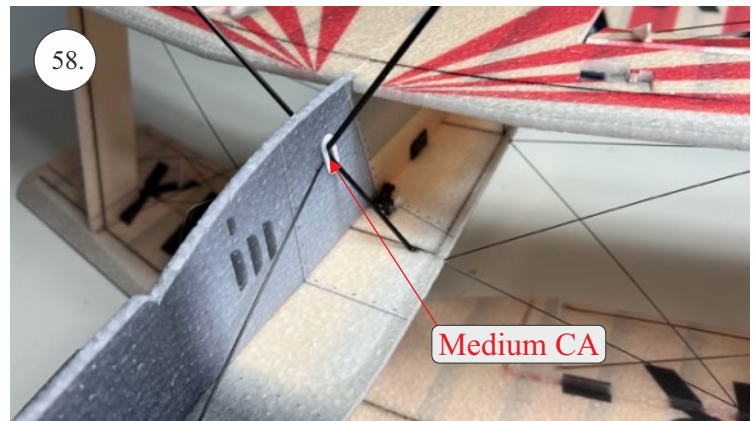

Bücker Jungmann

List of accesories

	<u>Carbon</u>
2x	3x0,5x200mm
2x	3x0,5x750mm
1x	3x0,5x320mm
2x	1,2x200mm
4x	1x500mm
8x	0,8x500mm
1x	3/2x330mm
1x	1x330mm
2x	2.5x1.5x225mm
2x	1,5x275mm
1x	3x0,5x320mm
	<u>Bag</u>
1x	1,5x40mm
1x	1,5x 30mm
8x	MPJ pin + coupling
4x	RC coupling
1x	40mm heatshrin
2x	bowden 1mm
2x	pneu
1+1	pilot + pipe
1x	tail gear
	<u>Plastic</u>
1x pair	aile horn
1x pair	aile coupling
2x	VOP set
1x	SOP horn
1x	SOP horn
2x	wheel disc
1x pair	nut
1x pair	landing gear
1x	Motor mount
1x	other
12pcs	6mm guides