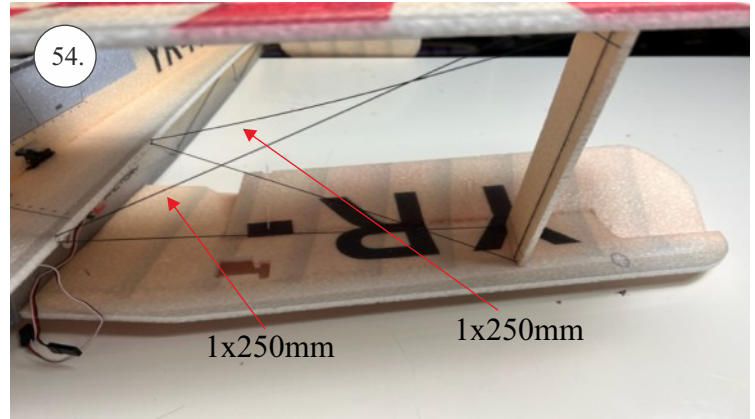

Bücker Jungmann

List of accesories

	<u>Carbon</u>
2x	3x0,5x200mm
2x	3x0,5x750mm
1x	3x0,5x320mm
2x	1,2x200mm
4x	1x500mm
8x	0,8x500mm
1x	3/2x330mm
1x	1x330mm
2x	2.5x1.5x225mm
2x	1,5x275mm
1x	3x0,5x320mm
	<u>Bag</u>
1x	1,5x40mm
1x	1,5x 30mm
8x	MPJ pin + coupling
4x	RC coupling
1x	40mm heatshrin
2x	bowden 1mm
2x	pneu
1+1	pilot + pipe
1x	tail gear
	<u>Plastic</u>
1x pair	aile horn
1x pair	aile coupling
2x	VOP set
1x	SOP horn
1x	SOP horn
2x	wheel disc
1x pair	nut
1x pair	landing gear
1x	Motor mount
1x	other
12pcs	6mm guides