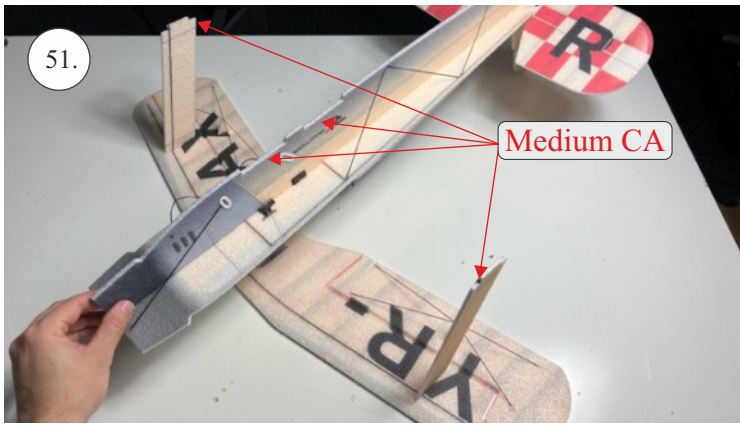

Bücker Jungmann

List of accesories

	<u>Carbon</u>
2x	3x0,5x200mm
2x	3x0,5x750mm
1x	3x0,5x320mm
2x	1,2x200mm
4x	1x500mm
8x	0,8x500mm
1x	3/2x330mm
1x	1x330mm
2x	2.5x1.5x225mm
2x	1,5x275mm
1x	3x0,5x320mm
	<u>Bag</u>
1x	1,5x40mm
1x	1,5x 30mm
8x	MPJ pin + coupling
4x	RC coupling
1x	40mm heatshrin
2x	bowden 1mm
2x	pneu
1+1	pilot + pipe
1x	tail gear
	<u>Plastic</u>
1x pair	aile horn
1x pair	aile coupling
2x	VOP set
1x	SOP horn
1x	SOP horn
2x	wheel disc
1x pair	nut
1x pair	landing gear
1x	Motor mount
1x	other
12pcs	6mm guides