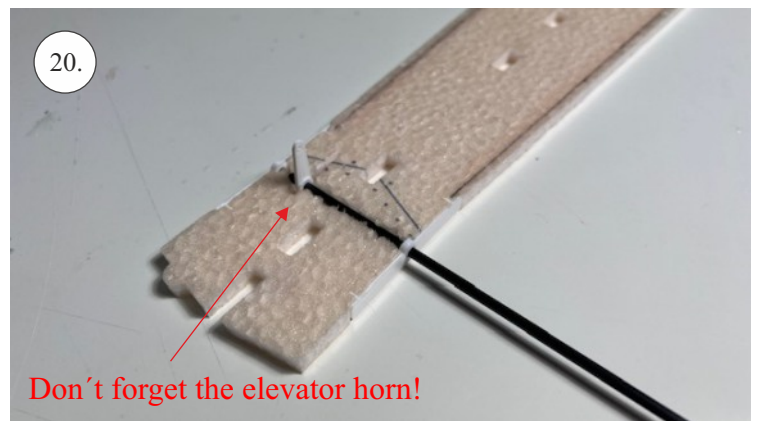

Bücker Jungmann

List of accesories

	<u>Carbon</u>
2x	3x0,5x200mm
2x	3x0,5x750mm
1x	3x0,5x320mm
2x	1,2x200mm
4x	1x500mm
8x	0,8x500mm
1x	3/2x330mm
1x	1x330mm
2x	2.5x1.5x225mm
2x	1,5x275mm
1x	3x0,5x320mm
	<u>Bag</u>
1x	1,5x40mm
1x	1,5x 30mm
8x	MPJ pin + coupling
4x	RC coupling
1x	40mm heatshrin
2x	bowden 1mm
2x	pneu
1+1	pilot + pipe
1x	tail gear
	<u>Plastic</u>
1x pair	aile horn
1x pair	aile coupling
2x	VOP set
1x	SOP horn
1x	SOP horn
2x	wheel disc
1x pair	nut
1x pair	landing gear
1x	Motor mount
1x	other
12pcs	6mm guides