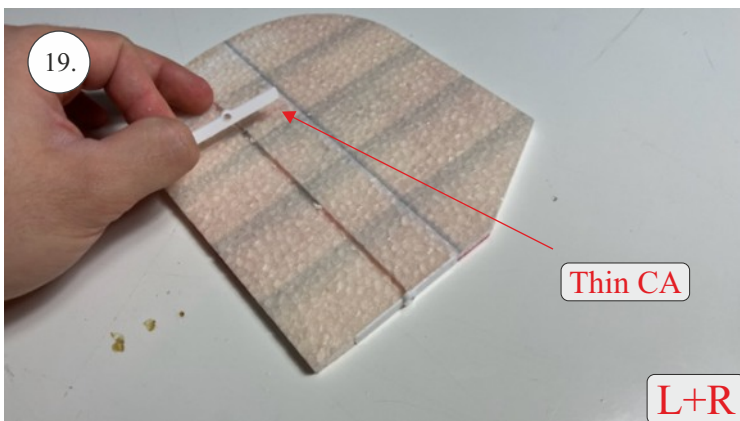

Bücker Jungmann

List of accesories

	<u>Carbon</u>
2x	3x0,5x200mm
2x	3x0,5x750mm
1x	3x0,5x320mm
2x	1,2x200mm
4x	1x500mm
8x	0,8x500mm
1x	3/2x330mm
1x	1x330mm
2x	2.5x1.5x225mm
2x	1,5x275mm
1x	3x0,5x320mm
	<u>Bag</u>
1x	1,5x40mm
1x	1,5x 30mm
8x	MPJ pin + coupling
4x	RC coupling
1x	40mm heatshrin
2x	bowden 1mm
2x	pneu
1+1	pilot + pipe
1x	tail gear
	<u>Plastic</u>
1x pair	aile horn
1x pair	aile coupling
2x	VOP set
1x	SOP horn
1x	SOP horn
2x	wheel disc
1x pair	nut
1x pair	landing gear
1x	Motor mount
1x	other
12pcs	6mm guides