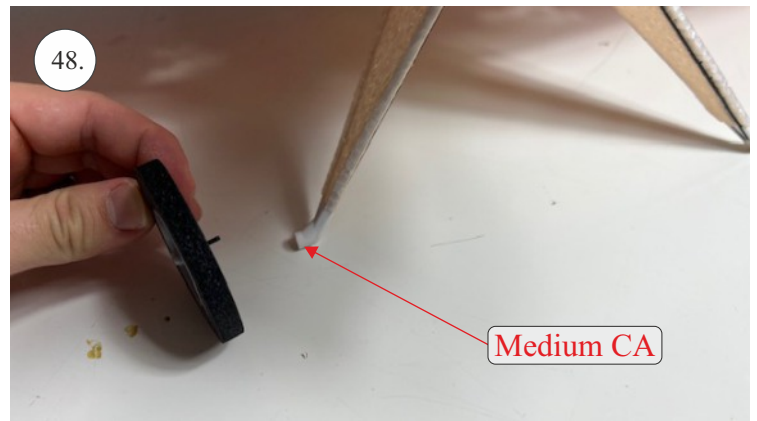

Bücker Jungmann

List of accesories

	<u>Carbon</u>
2x	3x0,5x200mm
2x	3x0,5x750mm
1x	3x0,5x320mm
2x	1,2x200mm
4x	1x500mm
8x	0,8x500mm
1x	3/2x330mm
1x	1x330mm
2x	2.5x1.5x225mm
2x	1,5x275mm
1x	3x0,5x320mm
	<u>Bag</u>
1x	1,5x40mm
1x	1,5x 30mm
8x	MPJ pin + coupling
4x	RC coupling
1x	40mm heatshrin
2x	bowden 1mm
2x	pneu
1+1	pilot + pipe
1x	tail gear
	<u>Plastic</u>
1x pair	aile horn
1x pair	aile coupling
2x	VOP set
1x	SOP horn
1x	SOP horn
2x	wheel disc
1x pair	nut
1x pair	landing gear
1x	Motor mount
1x	other
12pcs	6mm guides