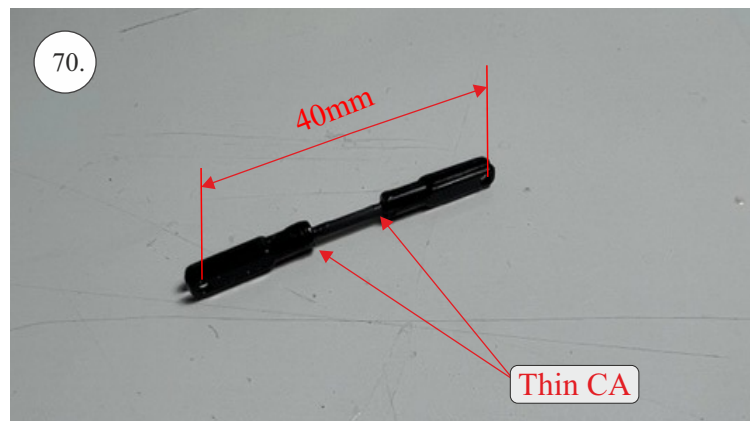

Bücker Jungmann

List of accesories

	<u>Carbon</u>
2x	3x0,5x200mm
2x	3x0,5x750mm
1x	3x0,5x320mm
2x	1,2x200mm
4x	1x500mm
8x	0,8x500mm
1x	3/2x330mm
1x	1x330mm
2x	2.5x1.5x225mm
2x	1,5x275mm
1x	3x0,5x320mm
	<u>Bag</u>
1x	1,5x40mm
1x	1,5x 30mm
8x	MPJ pin + coupling
4x	RC coupling
1x	40mm heatshrin
2x	bowden 1mm
2x	pneu
1+1	pilot + pipe
1x	tail gear
	<u>Plastic</u>
1x pair	aile horn
1x pair	aile coupling
2x	VOP set
1x	SOP horn
1x	SOP horn
2x	wheel disc
1x pair	nut
1x pair	landing gear
1x	Motor mount
1x	other
12pcs	6mm guides