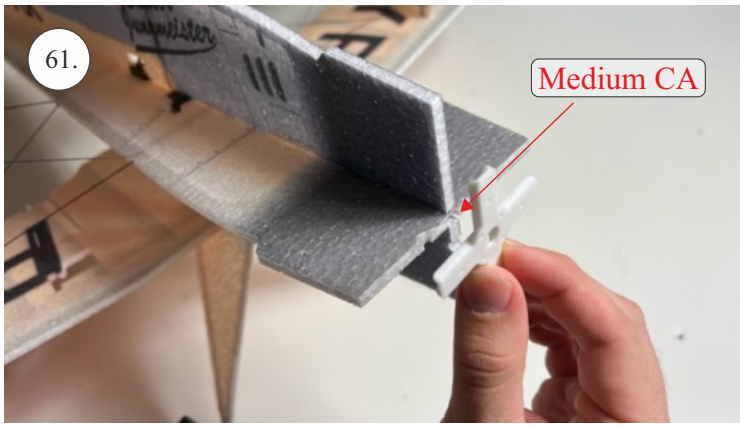

Bücker Jungmann

List of accesories

	<u>Carbon</u>
2x	3x0,5x200mm
2x	3x0,5x750mm
1x	3x0,5x320mm
2x	1,2x200mm
4x	1x500mm
8x	0,8x500mm
1x	3/2x330mm
1x	1x330mm
2x	2.5x1.5x225mm
2x	1,5x275mm
1x	3x0,5x320mm
	<u>Bag</u>
1x	1,5x40mm
1x	1,5x 30mm
8x	MPJ pin + coupling
4x	RC coupling
1x	40mm heatshrin
2x	bowden 1mm
2x	pneu
1+1	pilot + pipe
1x	tail gear
	<u>Plastic</u>
1x pair	aile horn
1x pair	aile coupling
2x	VOP set
1x	SOP horn
1x	SOP horn
2x	wheel disc
1x pair	nut
1x pair	landing gear
1x	Motor mount
1x	other
12pcs	6mm guides