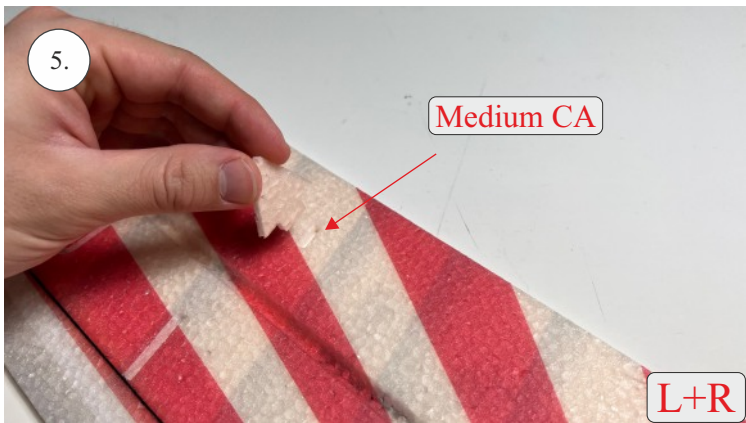

Bücker Jungmann

List of accesories

	<u>Carbon</u>
2x	3x0,5x200mm
2x	3x0,5x750mm
1x	3x0,5x320mm
2x	1,2x200mm
4x	1x500mm
8x	0,8x500mm
1x	3/2x330mm
1x	1x330mm
2x	2.5x1.5x225mm
2x	1,5x275mm
1x	3x0,5x320mm
	<u>Bag</u>
1x	1,5x40mm
1x	1,5x 30mm
8x	MPJ pin + coupling
4x	RC coupling
1x	40mm heatshrin
2x	bowden 1mm
2x	pneu
1+1	pilot + pipe
1x	tail gear
	<u>Plastic</u>
1x pair	aile horn
1x pair	aile coupling
2x	VOP set
1x	SOP horn
1x	SOP horn
2x	wheel disc
1x pair	nut
1x pair	landing gear
1x	Motor mount
1x	other
12pcs	6mm guides