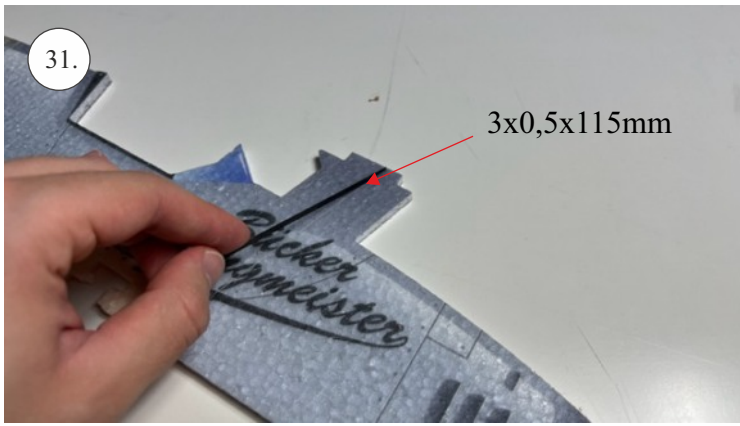

Bücker Jungmann

List of accesories

	<u>Carbon</u>
2x	3x0,5x200mm
2x	3x0,5x750mm
1x	3x0,5x320mm
2x	1,2x200mm
4x	1x500mm
8x	0,8x500mm
1x	3/2x330mm
1x	1x330mm
2x	2.5x1.5x225mm
2x	1,5x275mm
1x	3x0,5x320mm
	<u>Bag</u>
1x	1,5x40mm
1x	1,5x 30mm
8x	MPJ pin + coupling
4x	RC coupling
1x	40mm heatshrin
2x	bowden 1mm
2x	pneu
1+1	pilot + pipe
1x	tail gear
	<u>Plastic</u>
1x pair	aile horn
1x pair	aile coupling
2x	VOP set
1x	SOP horn
1x	SOP horn
2x	wheel disc
1x pair	nut
1x pair	landing gear
1x	Motor mount
1x	other
12pcs	6mm guides