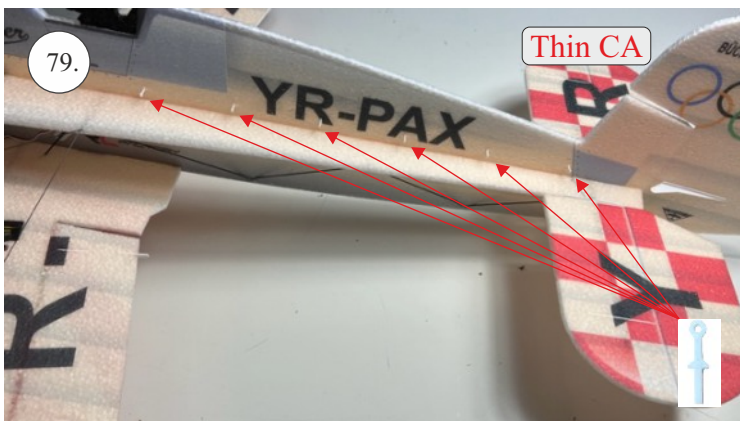

Bücker Jungmann

List of accesories

	<u>Carbon</u>
2x	3x0,5x200mm
2x	3x0,5x750mm
1x	3x0,5x320mm
2x	1,2x200mm
4x	1x500mm
8x	0,8x500mm
1x	3/2x330mm
1x	1x330mm
2x	2.5x1.5x225mm
2x	1,5x275mm
1x	3x0,5x320mm
	<u>Bag</u>
1x	1,5x40mm
1x	1,5x 30mm
8x	MPJ pin + coupling
4x	RC coupling
1x	40mm heatshrin
2x	bowden 1mm
2x	pneu
1+1	pilot + pipe
1x	tail gear
	<u>Plastic</u>
1x pair	aile horn
1x pair	aile coupling
2x	VOP set
1x	SOP horn
1x	SOP horn
2x	wheel disc
1x pair	nut
1x pair	landing gear
1x	Motor mount
1x	other
12pcs	6mm guides