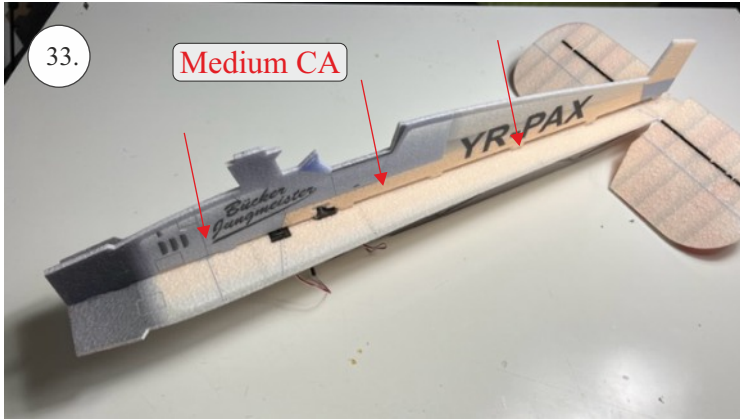

Bücker Jungmann

List of accesories

	<u>Carbon</u>
2x	3x0,5x200mm
2x	3x0,5x750mm
1x	3x0,5x320mm
2x	1,2x200mm
4x	1x500mm
8x	0,8x500mm
1x	3/2x330mm
1x	1x330mm
2x	2.5x1.5x225mm
2x	1,5x275mm
1x	3x0,5x320mm
	<u>Bag</u>
1x	1,5x40mm
1x	1,5x 30mm
8x	MPJ pin + coupling
4x	RC coupling
1x	40mm heatshrin
2x	bowden 1mm
2x	pneu
1+1	pilot + pipe
1x	tail gear
	<u>Plastic</u>
1x pair	aile horn
1x pair	aile coupling
2x	VOP set
1x	SOP horn
1x	SOP horn
2x	wheel disc
1x pair	nut
1x pair	landing gear
1x	Motor mount
1x	other
12pcs	6mm guides