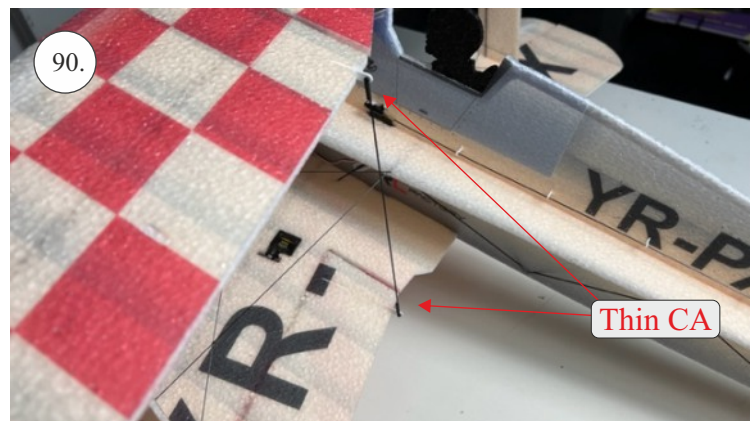

Bücker Jungmann

List of accesories

	<u>Carbon</u>
2x	3x0,5x200mm
2x	3x0,5x750mm
1x	3x0,5x320mm
2x	1,2x200mm
4x	1x500mm
8x	0,8x500mm
1x	3/2x330mm
1x	1x330mm
2x	2.5x1.5x225mm
2x	1,5x275mm
1x	3x0,5x320mm
	<u>Bag</u>
1x	1,5x40mm
1x	1,5x 30mm
8x	MPJ pin + coupling
4x	RC coupling
1x	40mm heatshrin
2x	bowden 1mm
2x	pneu
1+1	pilot + pipe
1x	tail gear
	<u>Plastic</u>
1x pair	aile horn
1x pair	aile coupling
2x	VOP set
1x	SOP horn
1x	SOP horn
2x	wheel disc
1x pair	nut
1x pair	landing gear
1x	Motor mount
1x	other
12pcs	6mm guides