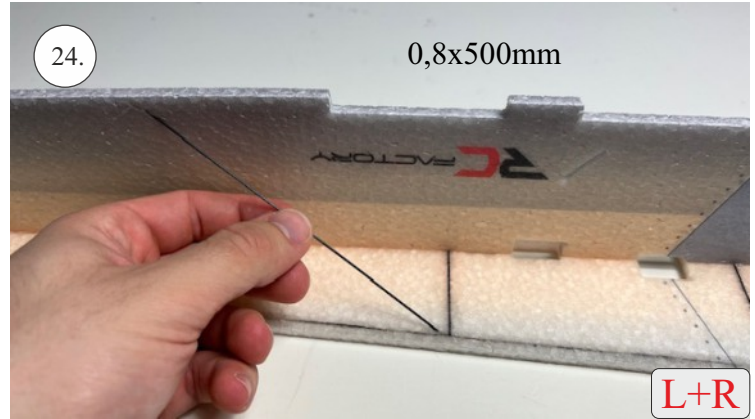

Bücker Jungmann

List of accesories

	<u>Carbon</u>
2x	3x0,5x200mm
2x	3x0,5x750mm
1x	3x0,5x320mm
2x	1,2x200mm
4x	1x500mm
8x	0,8x500mm
1x	3/2x330mm
1x	1x330mm
2x	2.5x1.5x225mm
2x	1,5x275mm
1x	3x0,5x320mm
	<u>Bag</u>
1x	1,5x40mm
1x	1,5x 30mm
8x	MPJ pin + coupling
4x	RC coupling
1x	40mm heatshrin
2x	bowden 1mm
2x	pneu
1+1	pilot + pipe
1x	tail gear
	<u>Plastic</u>
1x pair	aile horn
1x pair	aile coupling
2x	VOP set
1x	SOP horn
1x	SOP horn
2x	wheel disc
1x pair	nut
1x pair	landing gear
1x	Motor mount
1x	other
12pcs	6mm guides