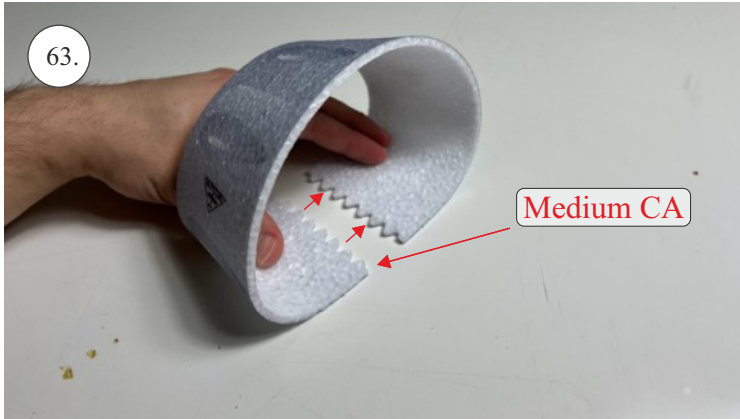

Bücker Jungmann

List of accesories

	<u>Carbon</u>
2x	3x0,5x200mm
2x	3x0,5x750mm
1x	3x0,5x320mm
2x	1,2x200mm
4x	1x500mm
8x	0,8x500mm
1x	3/2x330mm
1x	1x330mm
2x	2.5x1.5x225mm
2x	1,5x275mm
1x	3x0,5x320mm
	<u>Bag</u>
1x	1,5x40mm
1x	1,5x 30mm
8x	MPJ pin + coupling
4x	RC coupling
1x	40mm heatshrin
2x	bowden 1mm
2x	pneu
1+1	pilot + pipe
1x	tail gear
	<u>Plastic</u>
1x pair	aile horn
1x pair	aile coupling
2x	VOP set
1x	SOP horn
1x	SOP horn
2x	wheel disc
1x pair	nut
1x pair	landing gear
1x	Motor mount
1x	other
12pcs	6mm guides