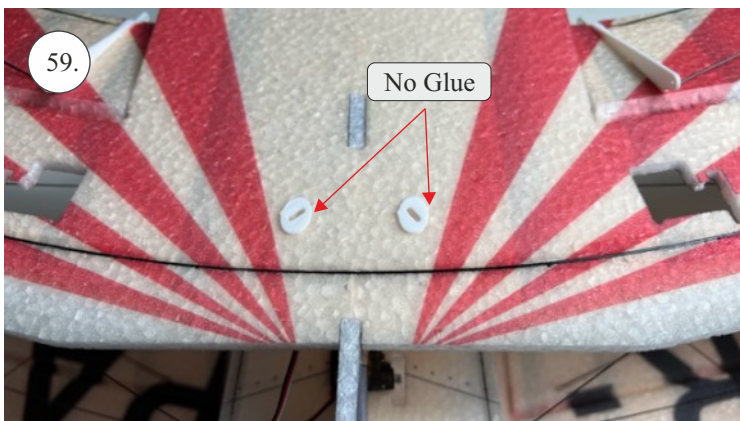

Bücker Jungmann

List of accesories

	<u>Carbon</u>
2x	3x0,5x200mm
2x	3x0,5x750mm
1x	3x0,5x320mm
2x	1,2x200mm
4x	1x500mm
8x	0,8x500mm
1x	3/2x330mm
1x	1x330mm
2x	2.5x1.5x225mm
2x	1,5x275mm
1x	3x0,5x320mm
	<u>Bag</u>
1x	1,5x40mm
1x	1,5x 30mm
8x	MPJ pin + coupling
4x	RC coupling
1x	40mm heatshrin
2x	bowden 1mm
2x	pneu
1+1	pilot + pipe
1x	tail gear
	<u>Plastic</u>
1x pair	aile horn
1x pair	aile coupling
2x	VOP set
1x	SOP horn
1x	SOP horn
2x	wheel disc
1x pair	nut
1x pair	landing gear
1x	Motor mount
1x	other
12pcs	6mm guides