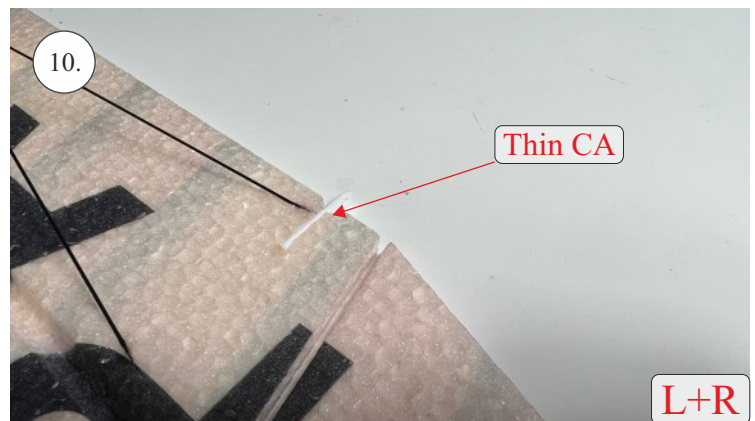

Bücker Jungmann

List of accesories

	<u>Carbon</u>
2x	3x0,5x200mm
2x	3x0,5x750mm
1x	3x0,5x320mm
2x	1,2x200mm
4x	1x500mm
8x	0,8x500mm
1x	3/2x330mm
1x	1x330mm
2x	2.5x1.5x225mm
2x	1,5x275mm
1x	3x0,5x320mm
	<u>Bag</u>
1x	1,5x40mm
1x	1,5x 30mm
8x	MPJ pin + coupling
4x	RC coupling
1x	40mm heatshrin
2x	bowden 1mm
2x	pneu
1+1	pilot + pipe
1x	tail gear
	<u>Plastic</u>
1x pair	aile horn
1x pair	aile coupling
2x	VOP set
1x	SOP horn
1x	SOP horn
2x	wheel disc
1x pair	nut
1x pair	landing gear
1x	Motor mount
1x	other
12pcs	6mm guides