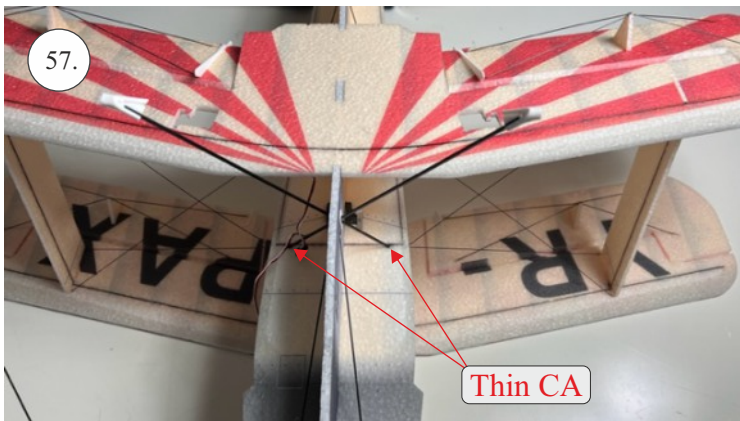

Bücker Jungmann

List of accesories

	<u>Carbon</u>
2x	3x0,5x200mm
2x	3x0,5x750mm
1x	3x0,5x320mm
2x	1,2x200mm
4x	1x500mm
8x	0,8x500mm
1x	3/2x330mm
1x	1x330mm
2x	2.5x1.5x225mm
2x	1,5x275mm
1x	3x0,5x320mm
	<u>Bag</u>
1x	1,5x40mm
1x	1,5x 30mm
8x	MPJ pin + coupling
4x	RC coupling
1x	40mm heatshrin
2x	bowden 1mm
2x	pneu
1+1	pilot + pipe
1x	tail gear
	<u>Plastic</u>
1x pair	aile horn
1x pair	aile coupling
2x	VOP set
1x	SOP horn
1x	SOP horn
2x	wheel disc
1x pair	nut
1x pair	landing gear
1x	Motor mount
1x	other
12pcs	6mm guides