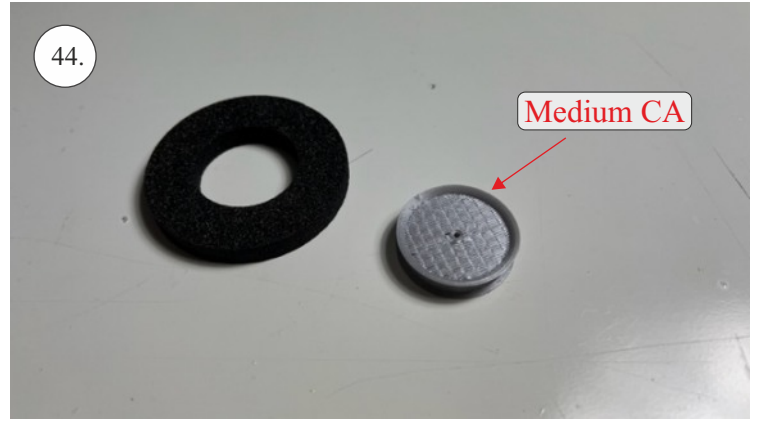

Bücker Jungmann

List of accesories

	<u>Carbon</u>
2x	3x0,5x200mm
2x	3x0,5x750mm
1x	3x0,5x320mm
2x	1,2x200mm
4x	1x500mm
8x	0,8x500mm
1x	3/2x330mm
1x	1x330mm
2x	2.5x1.5x225mm
2x	1,5x275mm
1x	3x0,5x320mm
	<u>Bag</u>
1x	1,5x40mm
1x	1,5x 30mm
8x	MPJ pin + coupling
4x	RC coupling
1x	40mm heatshrin
2x	bowden 1mm
2x	pneu
1+1	pilot + pipe
1x	tail gear
	<u>Plastic</u>
1x pair	aile horn
1x pair	aile coupling
2x	VOP set
1x	SOP horn
1x	SOP horn
2x	wheel disc
1x pair	nut
1x pair	landing gear
1x	Motor mount
1x	other
12pcs	6mm guides