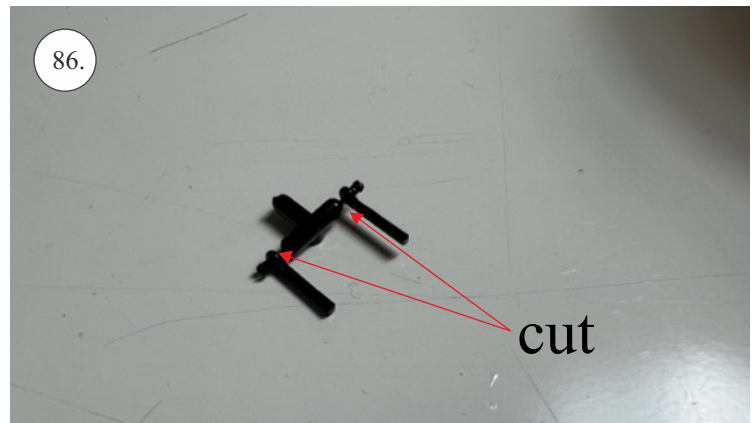

Bücker Jungmann

List of accesories

	<u>Carbon</u>
2x	3x0,5x200mm
2x	3x0,5x750mm
1x	3x0,5x320mm
2x	1,2x200mm
4x	1x500mm
8x	0,8x500mm
1x	3/2x330mm
1x	1x330mm
2x	2.5x1.5x225mm
2x	1,5x275mm
1x	3x0,5x320mm
	<u>Bag</u>
1x	1,5x40mm
1x	1,5x 30mm
8x	MPJ pin + coupling
4x	RC coupling
1x	40mm heatshrin
2x	bowden 1mm
2x	pneu
1+1	pilot + pipe
1x	tail gear
	<u>Plastic</u>
1x pair	aile horn
1x pair	aile coupling
2x	VOP set
1x	SOP horn
1x	SOP horn
2x	wheel disc
1x pair	nut
1x pair	landing gear
1x	Motor mount
1x	other
12pcs	6mm guides