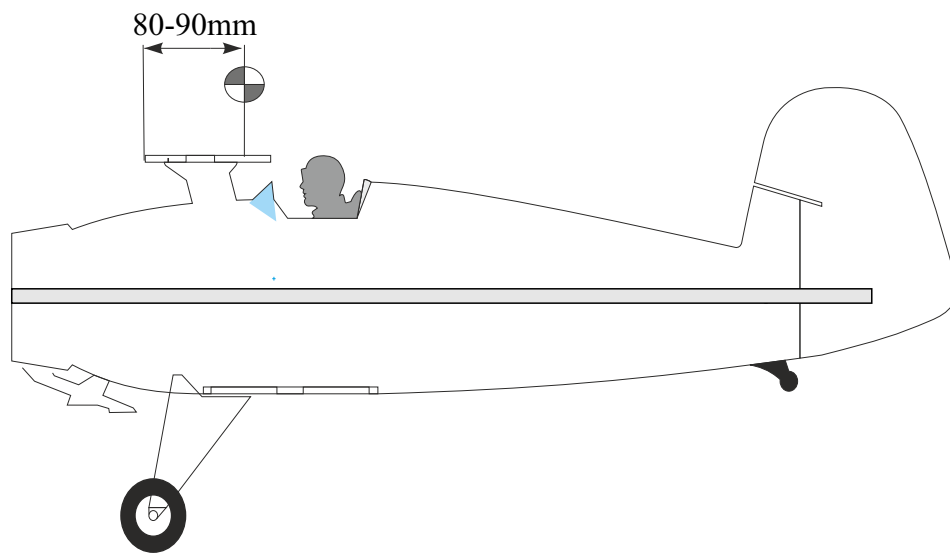

Bücker Jungmann

List of accesories

	<u>Carbon</u>
2x	3x0,5x200mm
2x	3x0,5x750mm
1x	3x0,5x320mm
2x	1,2x200mm
4x	1x500mm
8x	0,8x500mm
1x	3/2x330mm
1x	1x330mm
2x	2.5x1.5x225mm
2x	1,5x275mm
1x	3x0,5x320mm
	<u>Bag</u>
1x	1,5x40mm
1x	1,5x 30mm
8x	MPJ pin + coupling
4x	RC coupling
1x	40mm heatshrin
2x	bowden 1mm
2x	pneu
1+1	pilot + pipe
1x	tail gear
	<u>Plastic</u>
1x pair	aile horn
1x pair	aile coupling
2x	VOP set
1x	SOP horn
1x	SOP horn
2x	wheel disc
1x pair	nut
1x pair	landing gear
1x	Motor mount
1x	other
12pcs	6mm guides