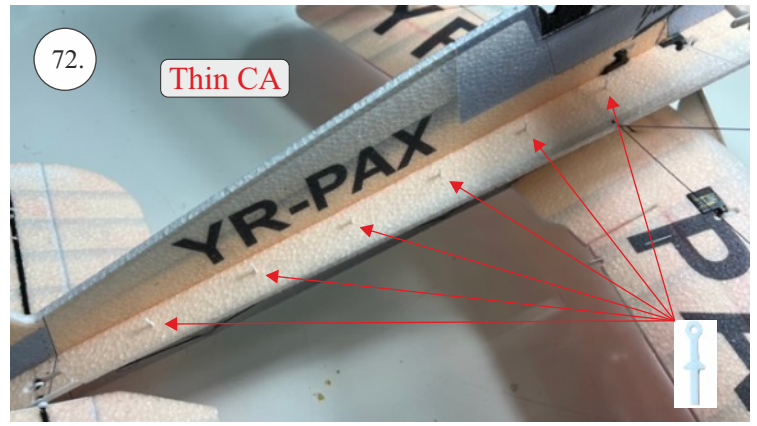

Bücker Jungmann

List of accesories

	<u>Carbon</u>
2x	3x0,5x200mm
2x	3x0,5x750mm
1x	3x0,5x320mm
2x	1,2x200mm
4x	1x500mm
8x	0,8x500mm
1x	3/2x330mm
1x	1x330mm
2x	2.5x1.5x225mm
2x	1,5x275mm
1x	3x0,5x320mm
	<u>Bag</u>
1x	1,5x40mm
1x	1,5x 30mm
8x	MPJ pin + coupling
4x	RC coupling
1x	40mm heatshrin
2x	bowden 1mm
2x	pneu
1+1	pilot + pipe
1x	tail gear
	<u>Plastic</u>
1x pair	aile horn
1x pair	aile coupling
2x	VOP set
1x	SOP horn
1x	SOP horn
2x	wheel disc
1x pair	nut
1x pair	landing gear
1x	Motor mount
1x	other
12pcs	6mm guides