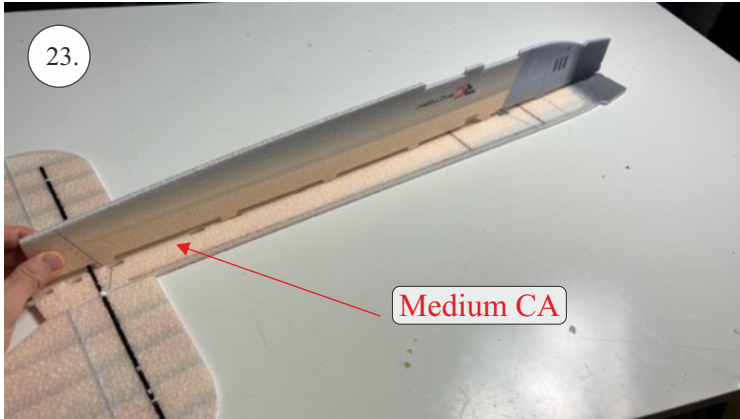

Bücker Jungmann

List of accesories

	<u>Carbon</u>
2x	3x0,5x200mm
2x	3x0,5x750mm
1x	3x0,5x320mm
2x	1,2x200mm
4x	1x500mm
8x	0,8x500mm
1x	3/2x330mm
1x	1x330mm
2x	2.5x1.5x225mm
2x	1,5x275mm
1x	3x0,5x320mm
	<u>Bag</u>
1x	1,5x40mm
1x	1,5x 30mm
8x	MPJ pin + coupling
4x	RC coupling
1x	40mm heatshrin
2x	bowden 1mm
2x	pneu
1+1	pilot + pipe
1x	tail gear
	<u>Plastic</u>
1x pair	aile horn
1x pair	aile coupling
2x	VOP set
1x	SOP horn
1x	SOP horn
2x	wheel disc
1x pair	nut
1x pair	landing gear
1x	Motor mount
1x	other
12pcs	6mm guides