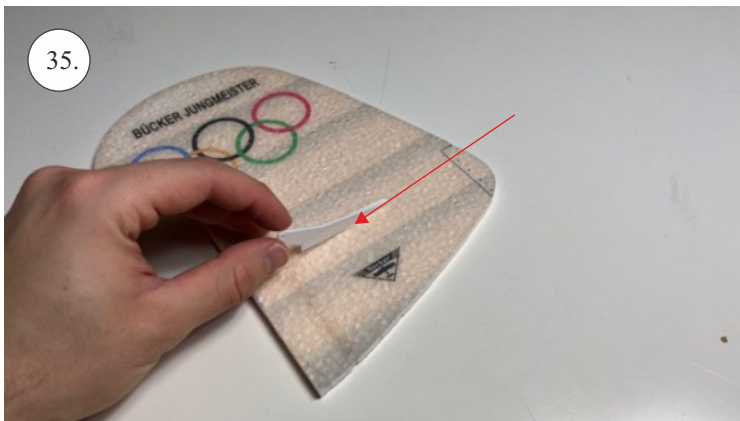

Bücker Jungmann

List of accesories

	<u>Carbon</u>
2x	3x0,5x200mm
2x	3x0,5x750mm
1x	3x0,5x320mm
2x	1,2x200mm
4x	1x500mm
8x	0,8x500mm
1x	3/2x330mm
1x	1x330mm
2x	2.5x1.5x225mm
2x	1,5x275mm
1x	3x0,5x320mm
	<u>Bag</u>
1x	1,5x40mm
1x	1,5x 30mm
8x	MPJ pin + coupling
4x	RC coupling
1x	40mm heatshrin
2x	bowden 1mm
2x	pneu
1+1	pilot + pipe
1x	tail gear
	<u>Plastic</u>
1x pair	aile horn
1x pair	aile coupling
2x	VOP set
1x	SOP horn
1x	SOP horn
2x	wheel disc
1x pair	nut
1x pair	landing gear
1x	Motor mount
1x	other
12pcs	6mm guides